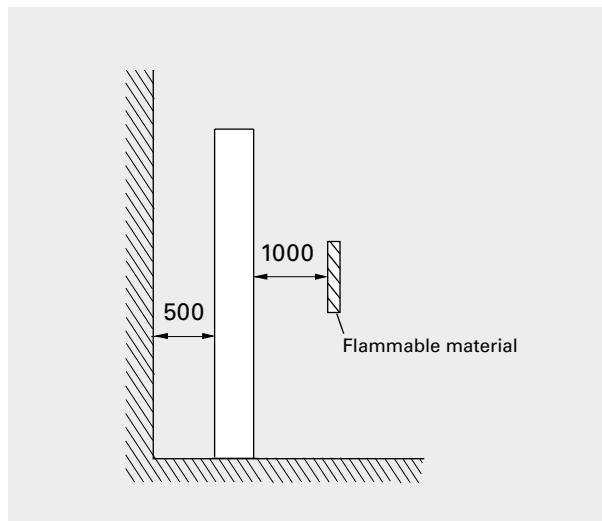

Minimum distances

Get In Touch

Call: [0845 6880112](tel:08456880112)
Email: info@adremit.co.uk

Our Address

Puravent, Adremit Limited, Unit 5a, Commercial Yard, Settle, North Yorkshire, BD24 9RH