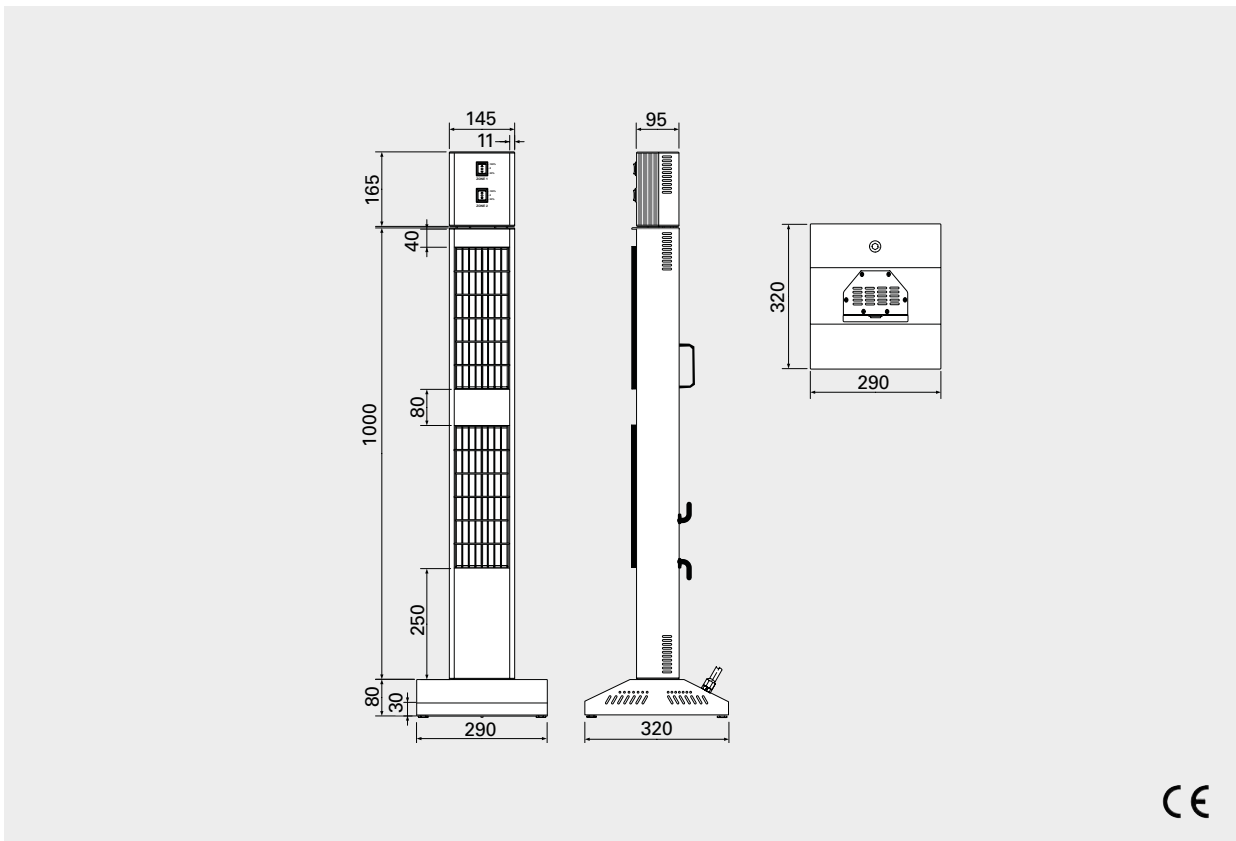

### Infratower (IP24)

Type	Heat output [W]	Voltage [V]	Max. filament temperature [°C]	Dimensions LxHxW [mm]	Weight [kg]
IHA30BP	3000 (2x1500)	230V~	1800	290x1245x320	7,3

Design and specifications are subject to change without notice.

### Dimensions