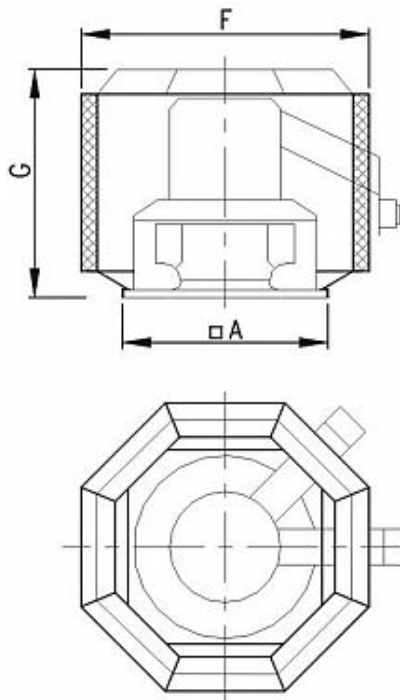

Dimensions

Suitable for DVV/F400, F600, DVV/120, DVV-EX		A	F	G	m kg	m1 kg
HSDV 560-XS/XM/XL	DVV 560-XS, XM, XL	939	1055	990	43	32
HSDV 630-XS/XL	DVV 630-XS, XL	1035	1247	964	55	41
HSDV 800-XS/XL-LOW	DVV 800D6-XS, 6-XL, 4-XS	1251	1490	1105	72	53
HSDV 800-XS/XL-HIGH	DVV 800D4-6-XS, 4-XL, 4-6-XL, 4-8-XL	1251	1490	1280	88	66
HSDV 1000-XL/XM/XP	DVV 1000-XL, XM, XP	1251	1660	1490	114	87

Note 1: m (kg) - mass of HSDV alone, without fan

Note 2: m1 (kg) - additional mass of fan, when HSDV mounted instead of original casing

Note 3: Sizes 560, 630 and 1000 - cooling duct 45° to centerline, HSDV for DVV-EX without cooling duct