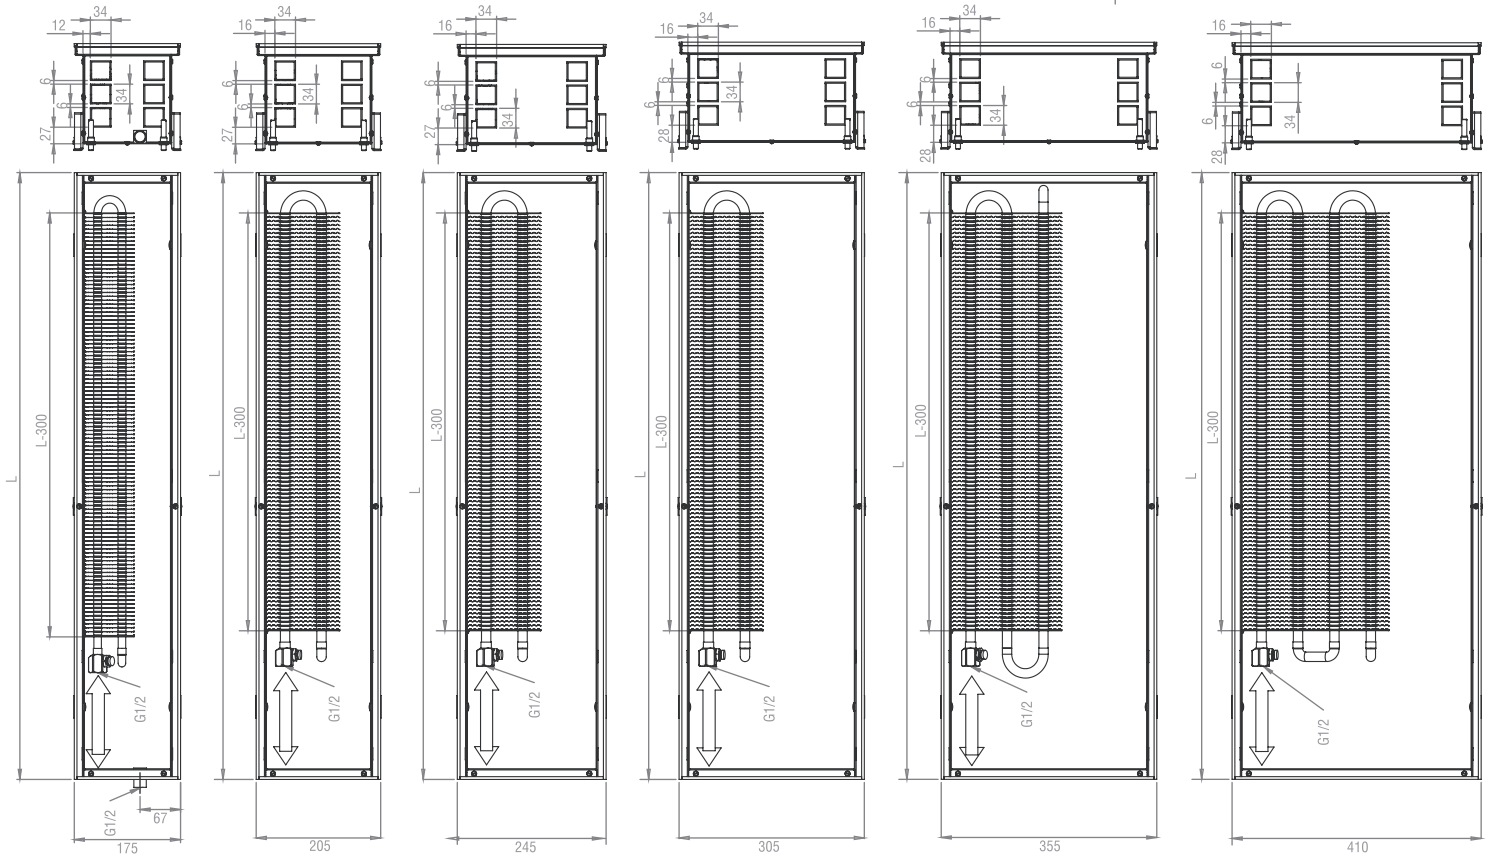

Installation

Natural Trench Heating is installed into a floor in such way that the heat exchanger is placed closer to the room than to a window. With this arrangement, the pipes connections are on the right side.