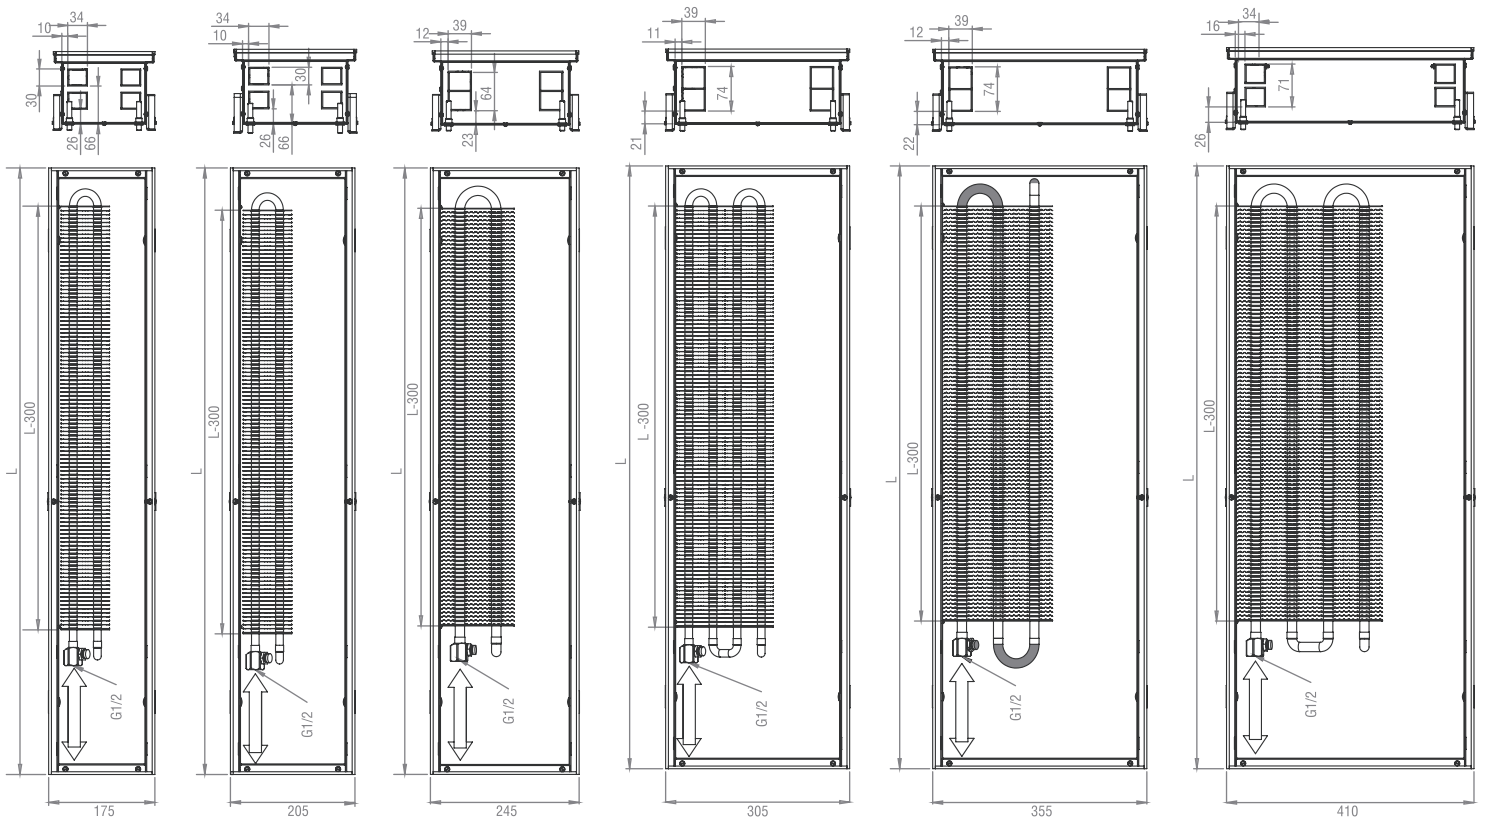

Installation

Natural Trench Heating is installed into a floor in such way that the heat exchanger is placed closer to the room than to a window. With this arrangement, the pipes connections are on the right side.