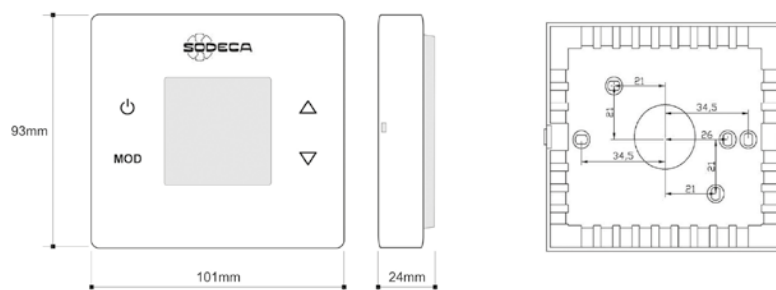

CAP/EC

Intelligent control for regulating units with EC Technology fans suitable for use with external air quality sensors

Intelligent control designed for automatic or manual operation of EC Technology fans.

Characteristics of the main unit:

- LCD display with LED Backlight.
- Manual set point regulation 0-10V.
- Automatic set point regulation 0-10V, based on the sensor readings.
- Built-in temperature and humidity sensors.
- Remote safety stop.
- Disinfection system ON/OFF.
- Filter maintenance alarm.
- Disinfection system maintenance alarm.
- Time programming.
- Modbus RTU communications channel.
- Mounted on the wall or on the fan itself.
- 230 V 50 Hz power supply.

- Inputs:
  - 2 analogue inputs 0-10V for PM2.5 sensors, VOC or CO₂.
  - 1 input for filter status pressure switch voltage-free contact.
  - 1 input for remote stop voltage-free contact.
- Outputs:
  - 1 output 0-10V regulation of EC Technology motor.
  - 1 disinfection system actuation voltage-free contact.

Intelligent sensors:

- LED air status indicator.
- Wall-mounted.
- 230 V 50 Hz power supply.
- Available options:
  - PM2,5+VOC: For recirculating installations.
  - CO₂+VOC: For renewal installations.

Order code

	Regulation type				
	Temperature	Relative Humidity	PM2.5	CO₂	VOC
CAP/EC	OK	OK	-	-	-
CAP/EC with PM2,5+VOC	OK	OK	OK	-	OK
CAP/EC with CO₂+VOC	OK	OK	-	OK	OK

Dimensions mm

CAP/EC