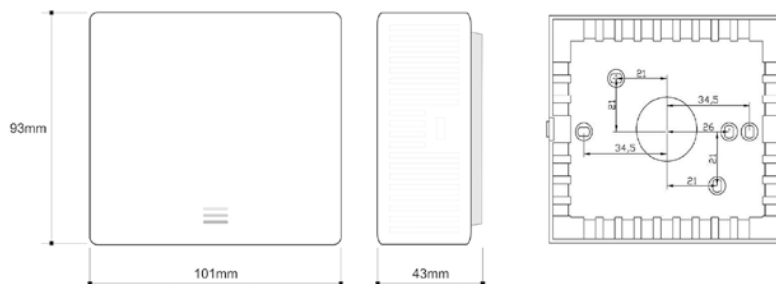

	Regulation type				
	Temperature	Relative Humidity	PM2.5	CO ₂	VOC
CAP/EC	OK	OK	-	-	-
CAP/EC with PM2,5+VOC	OK	OK	OK	-	OK
CAP/EC with CO ₂ +VOC	OK	OK	-	OK	OK

Dimensions mm

CAP/EC

SI-PM2,5+VOC SI-CO₂+VOC

Get In Touch