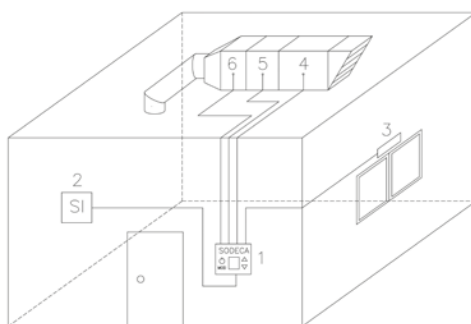

Installation example

1. CAP/EC control.
2. SI-PM2,5+VOC or SI-CO₂+VOC sensor.
3. Remote stop (voltage-free contact).
4. Unit with EC Technology fan, with 0-10V regulation.
5. Filter status pressure switch (voltage-free contact).
6. Actuation of the disinfection system (5A - 230 V AC relay).

Get In Touch

Call: 0845 6880112
Email: info@adremit.co.uk

Our Address

Puravent, Adremit Limited, Unit 5a, Commercial Yard, Settle, North Yorkshire, BD24 9RH