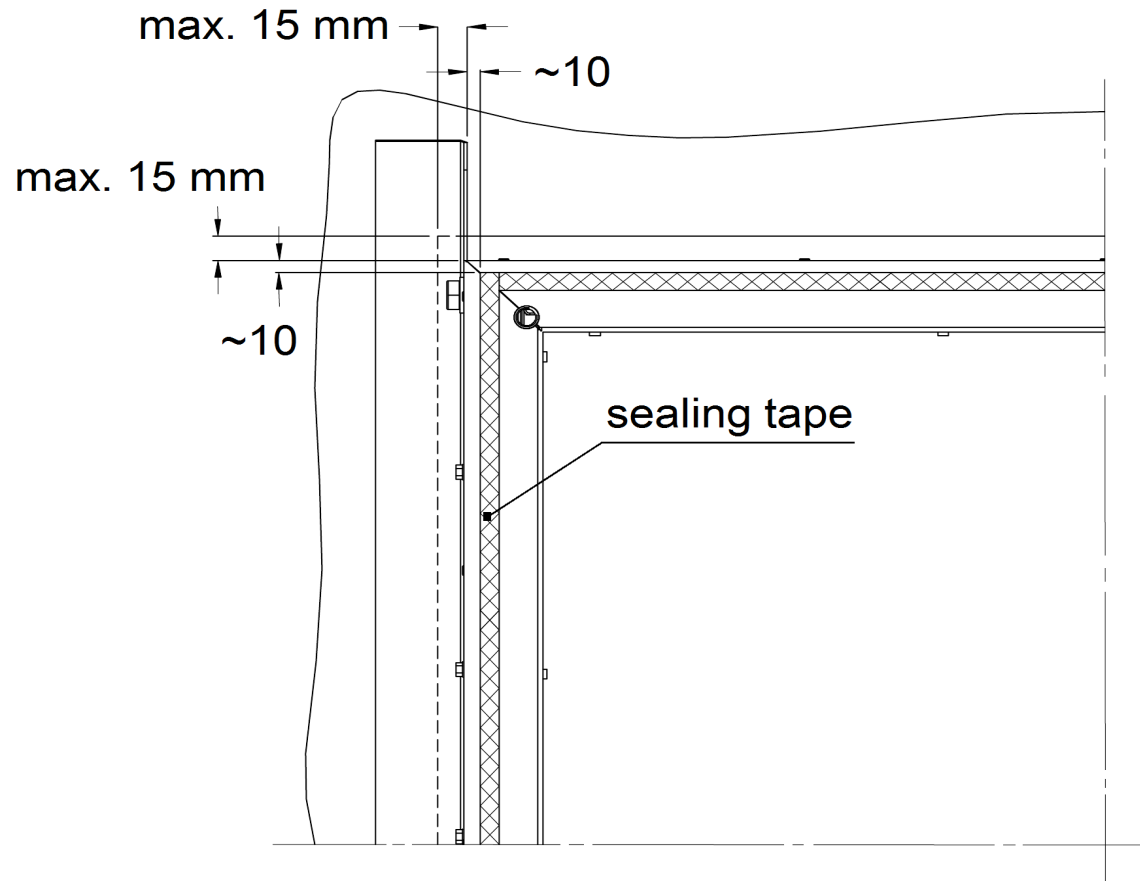

FDGE, FDGE/F, FDGE-Ex, SSGE, SSGE/F, SSGE-Ex

IMO_FDGE_SSGE_26_05_2016.pdf

Get In Touch

 Call: [0845 6880112](tel:08456880112)
 Email: info@adremit.co.uk

Our Address

Puravent, Adremit Limited, Unit 5a, Commercial Yard,
Settle, North Yorkshire, BD24 9RH