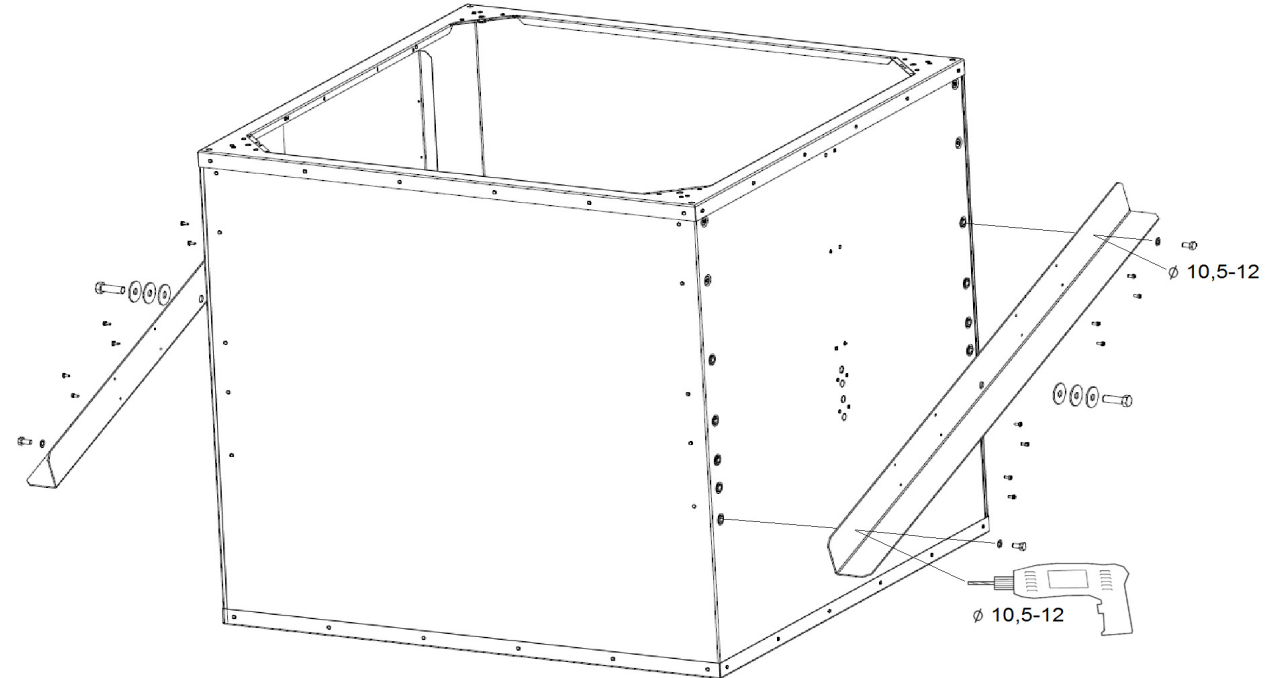

315-630

800-1000

FDGE, FDGE/F, FDGE-Ex, SSGE, SSGE/F, SSGE-Ex

IMO_FDGE_SSGE_26_05_2016.pdf

Get In Touch

 Call: [0845 6880112](tel:08456880112)
 Email: info@adremit.co.uk

Our Address

Puravent, Adremit Limited, Unit 5a, Commercial Yard,
Settle, North Yorkshire, BD24 9RH