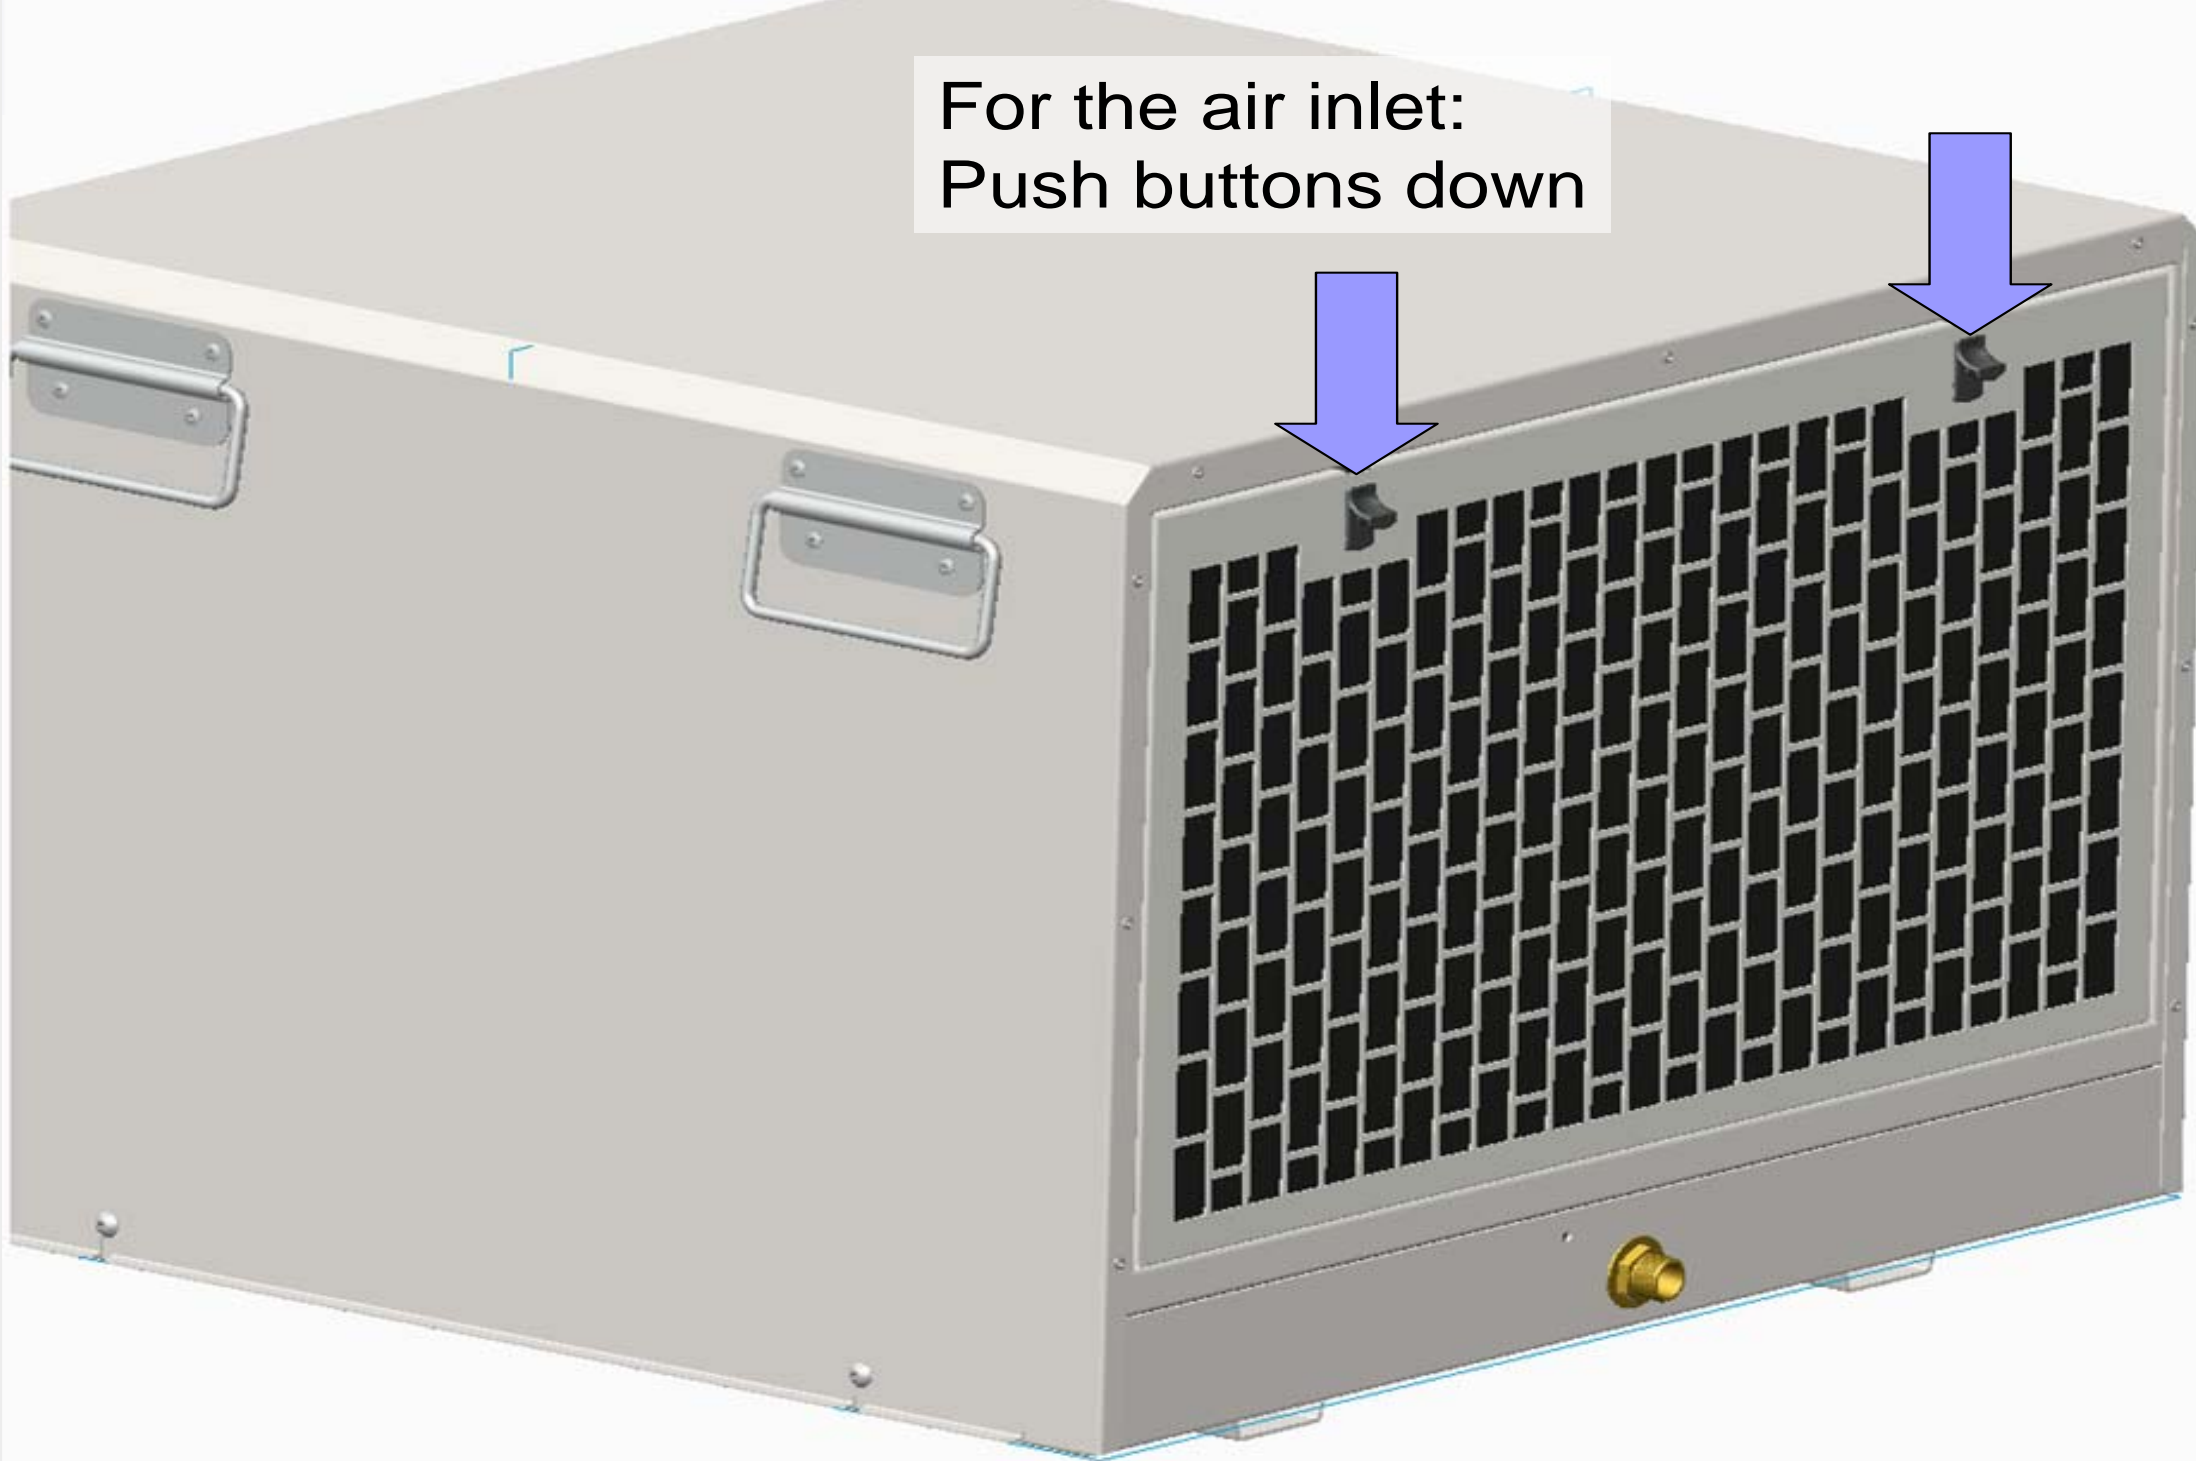

For the air inlet:
Push buttons down

Get In Touch

Call: [0845 6880112](tel:08456880112)
 Email: info@adremit.co.uk

Our Address

Puravent, Adremit Limited, Unit 5a, Commercial Yard,
Settle, North Yorkshire, BD24 9RH