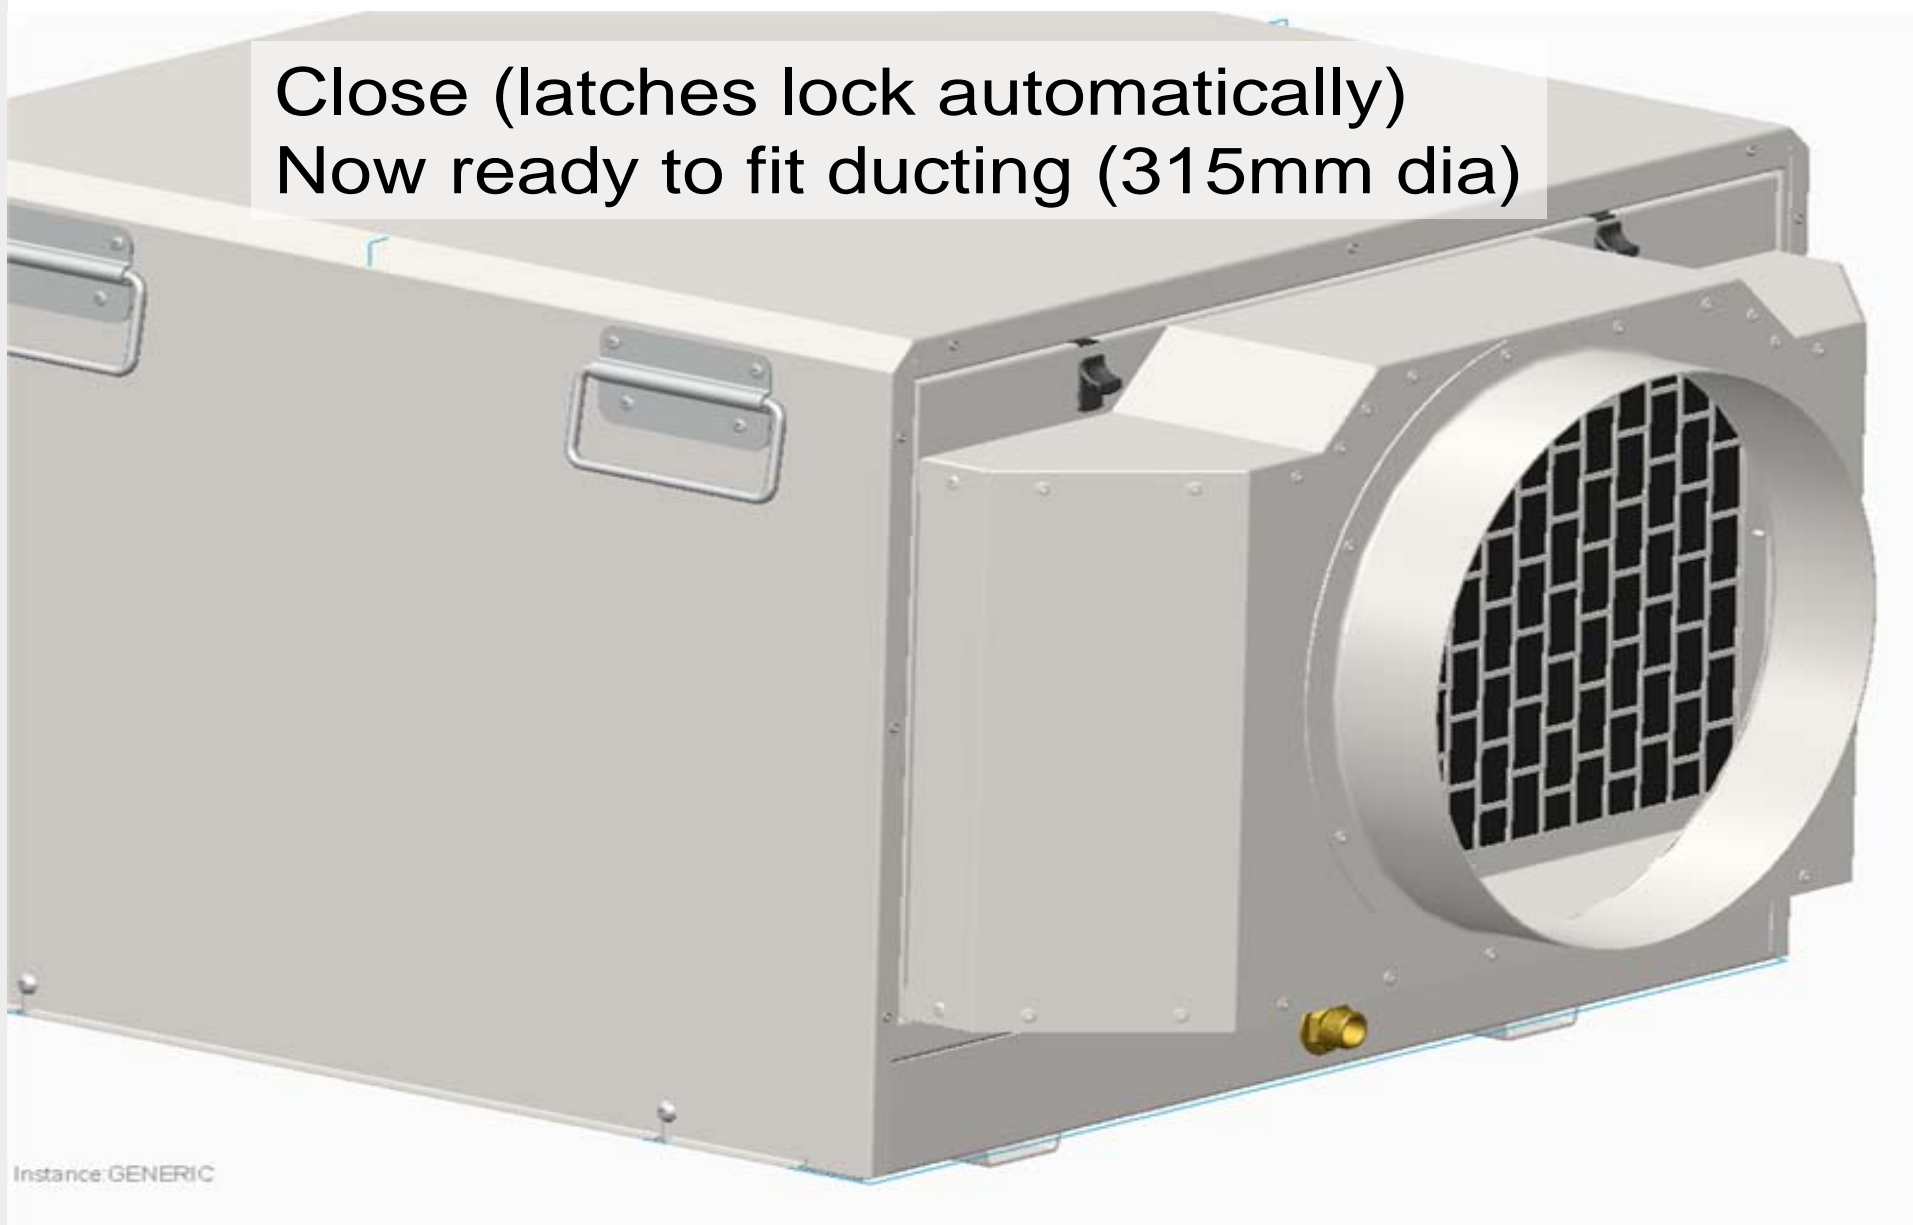

Instance: GENERIC

Get In Touch

 Call: [0845 6880112](tel:08456880112)
 Email: info@adremit.co.uk

Our Address

Puravent, Adremit Limited, Unit 5a, Commercial Yard,
Settle, North Yorkshire, BD24 9RH

Close (latches lock automatically)
Now ready to fit ducting (315mm dia)