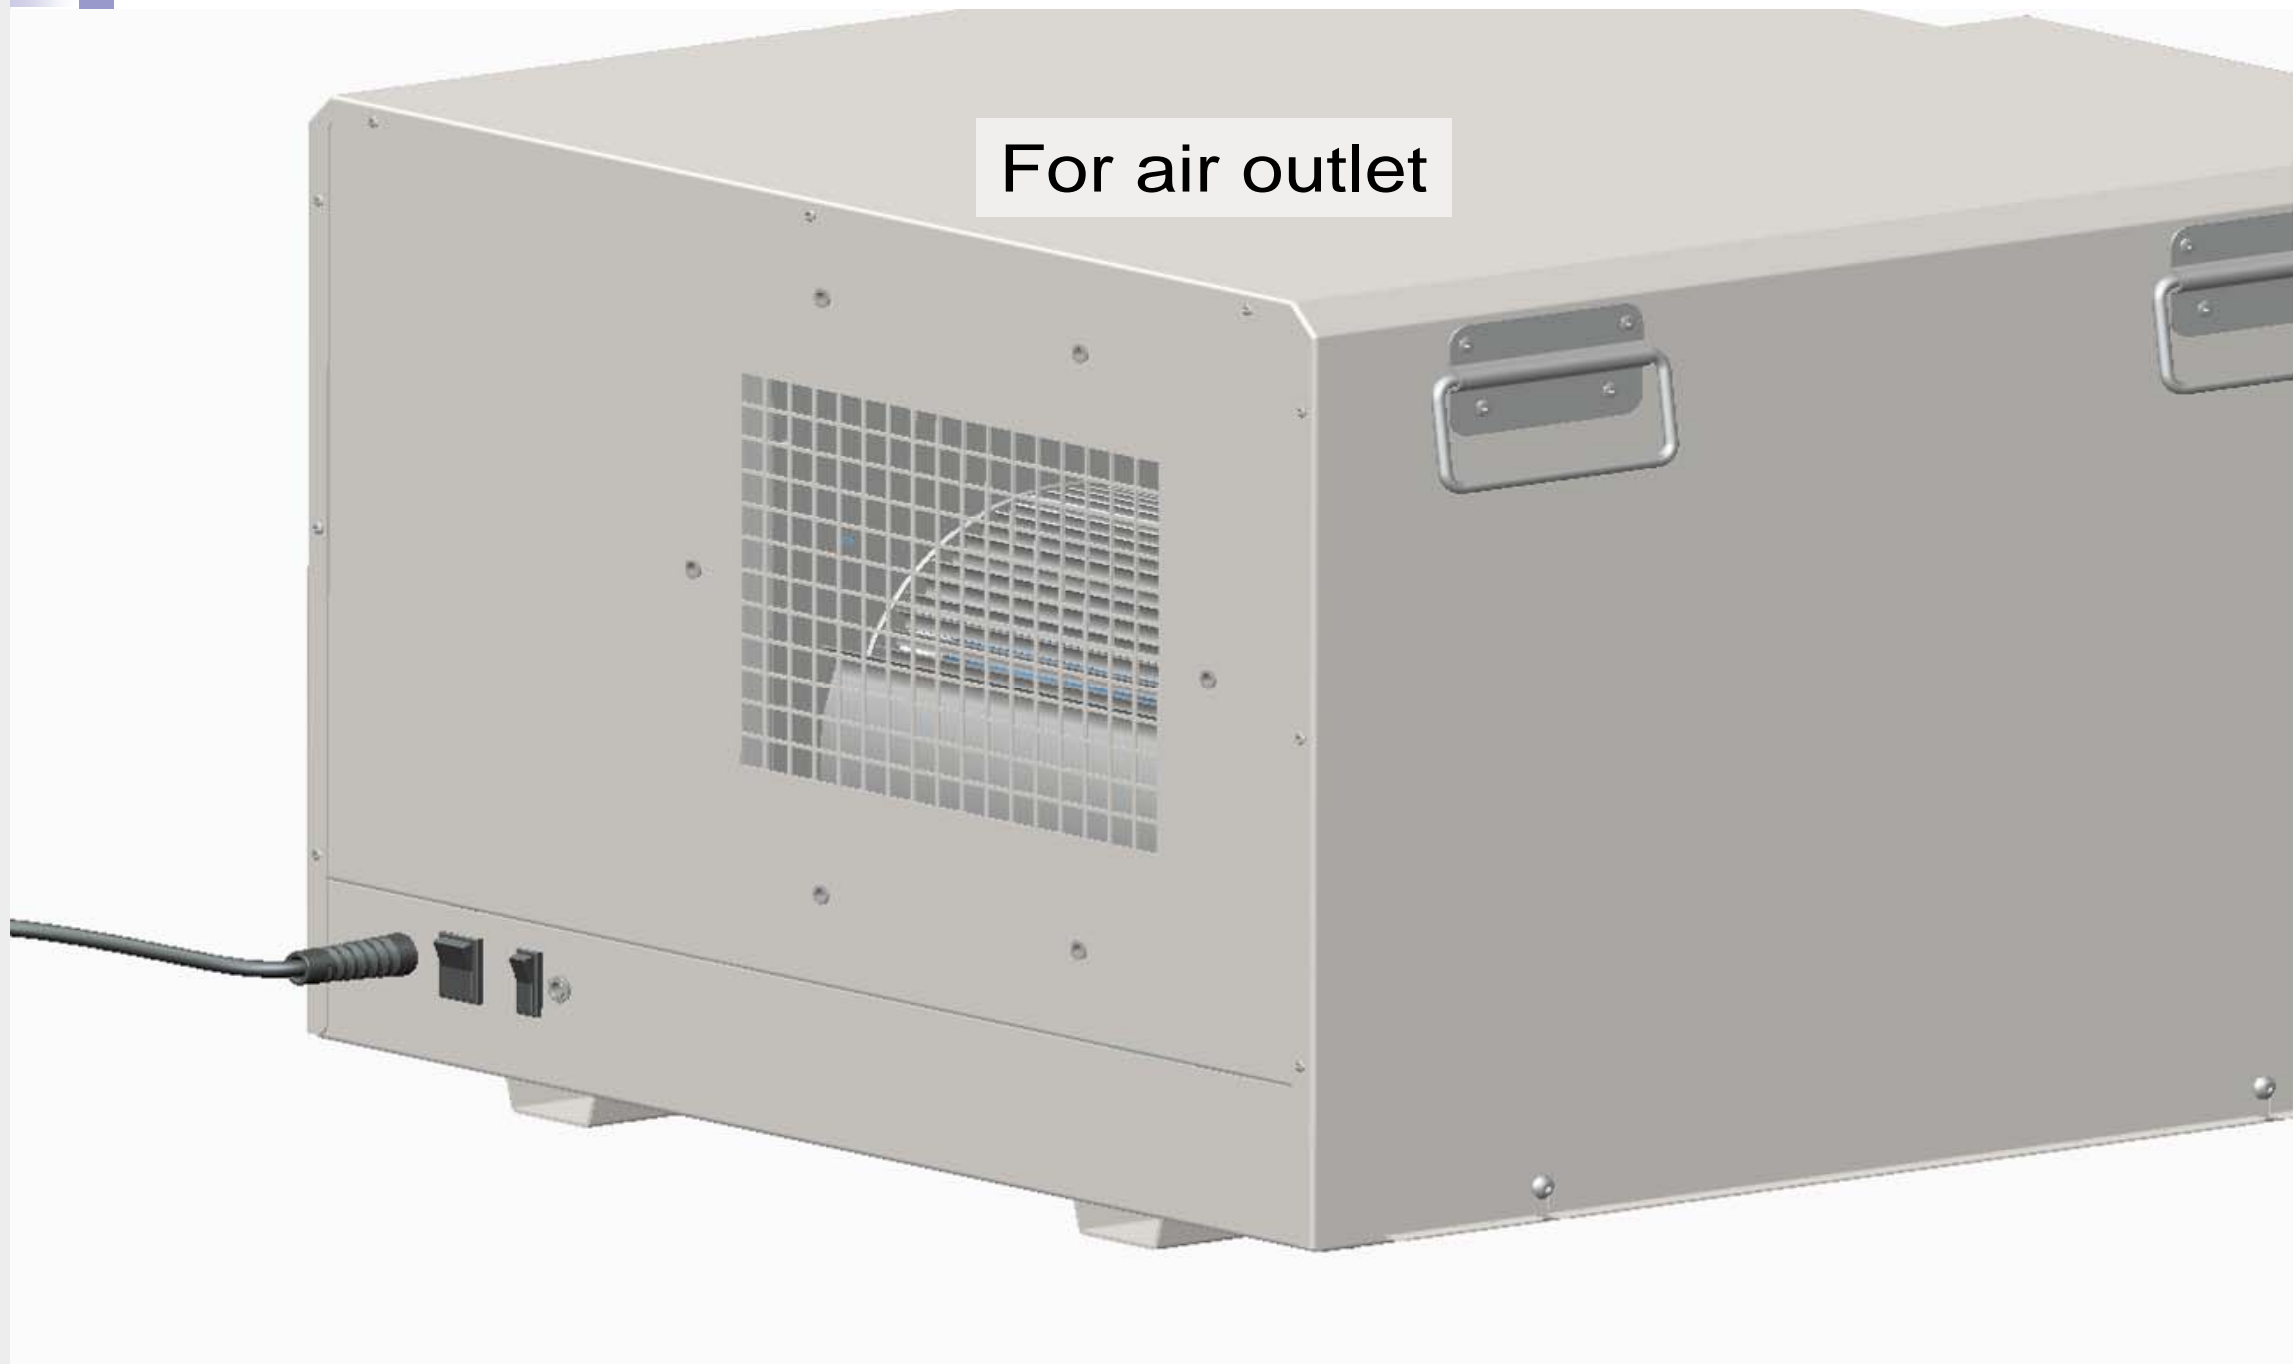

Instance: GENERIC

Get In Touch

Call: [0845 6880112](tel:08456880112)

Email: info@adremit.co.uk

Our Address

Puravent, Adremit Limited, Unit 5a, Commercial Yard,
Settle, North Yorkshire, BD24 9RH

For air outlet