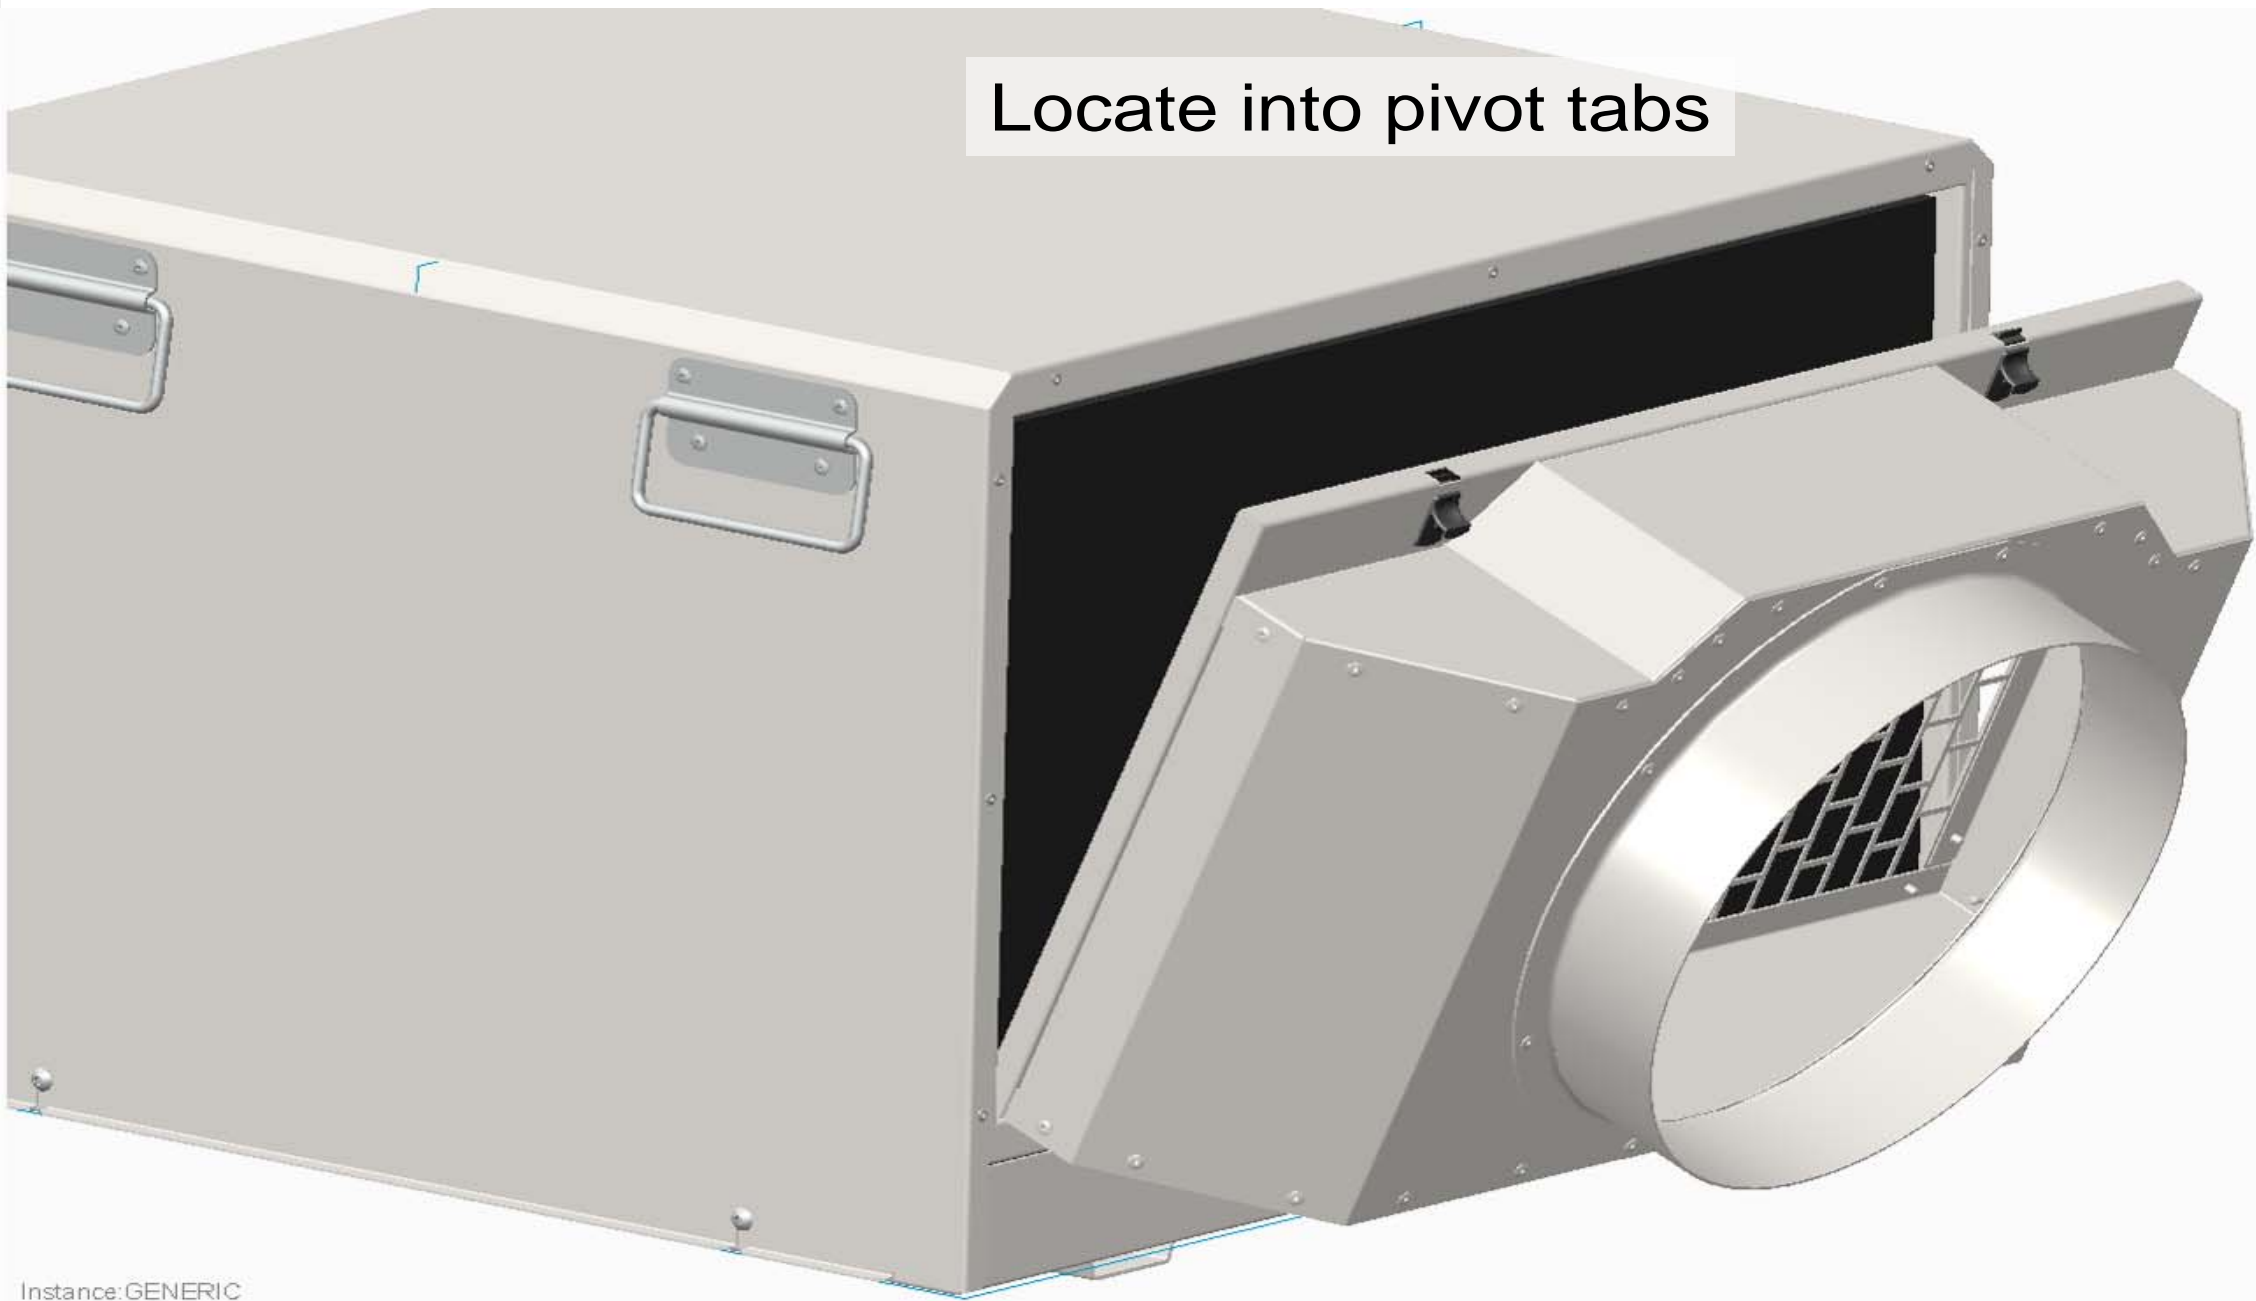

Instance: GENERIC

Get In Touch

 Call: [0845 6880112](tel:08456880112)
 Email: info@adremit.co.uk

Our Address

Puravent, Adremit Limited, Unit 5a, Commercial Yard,
Settle, North Yorkshire, BD24 9RH

Close (latches lock automatically)
Now ready to fit ducting (315mm dia)