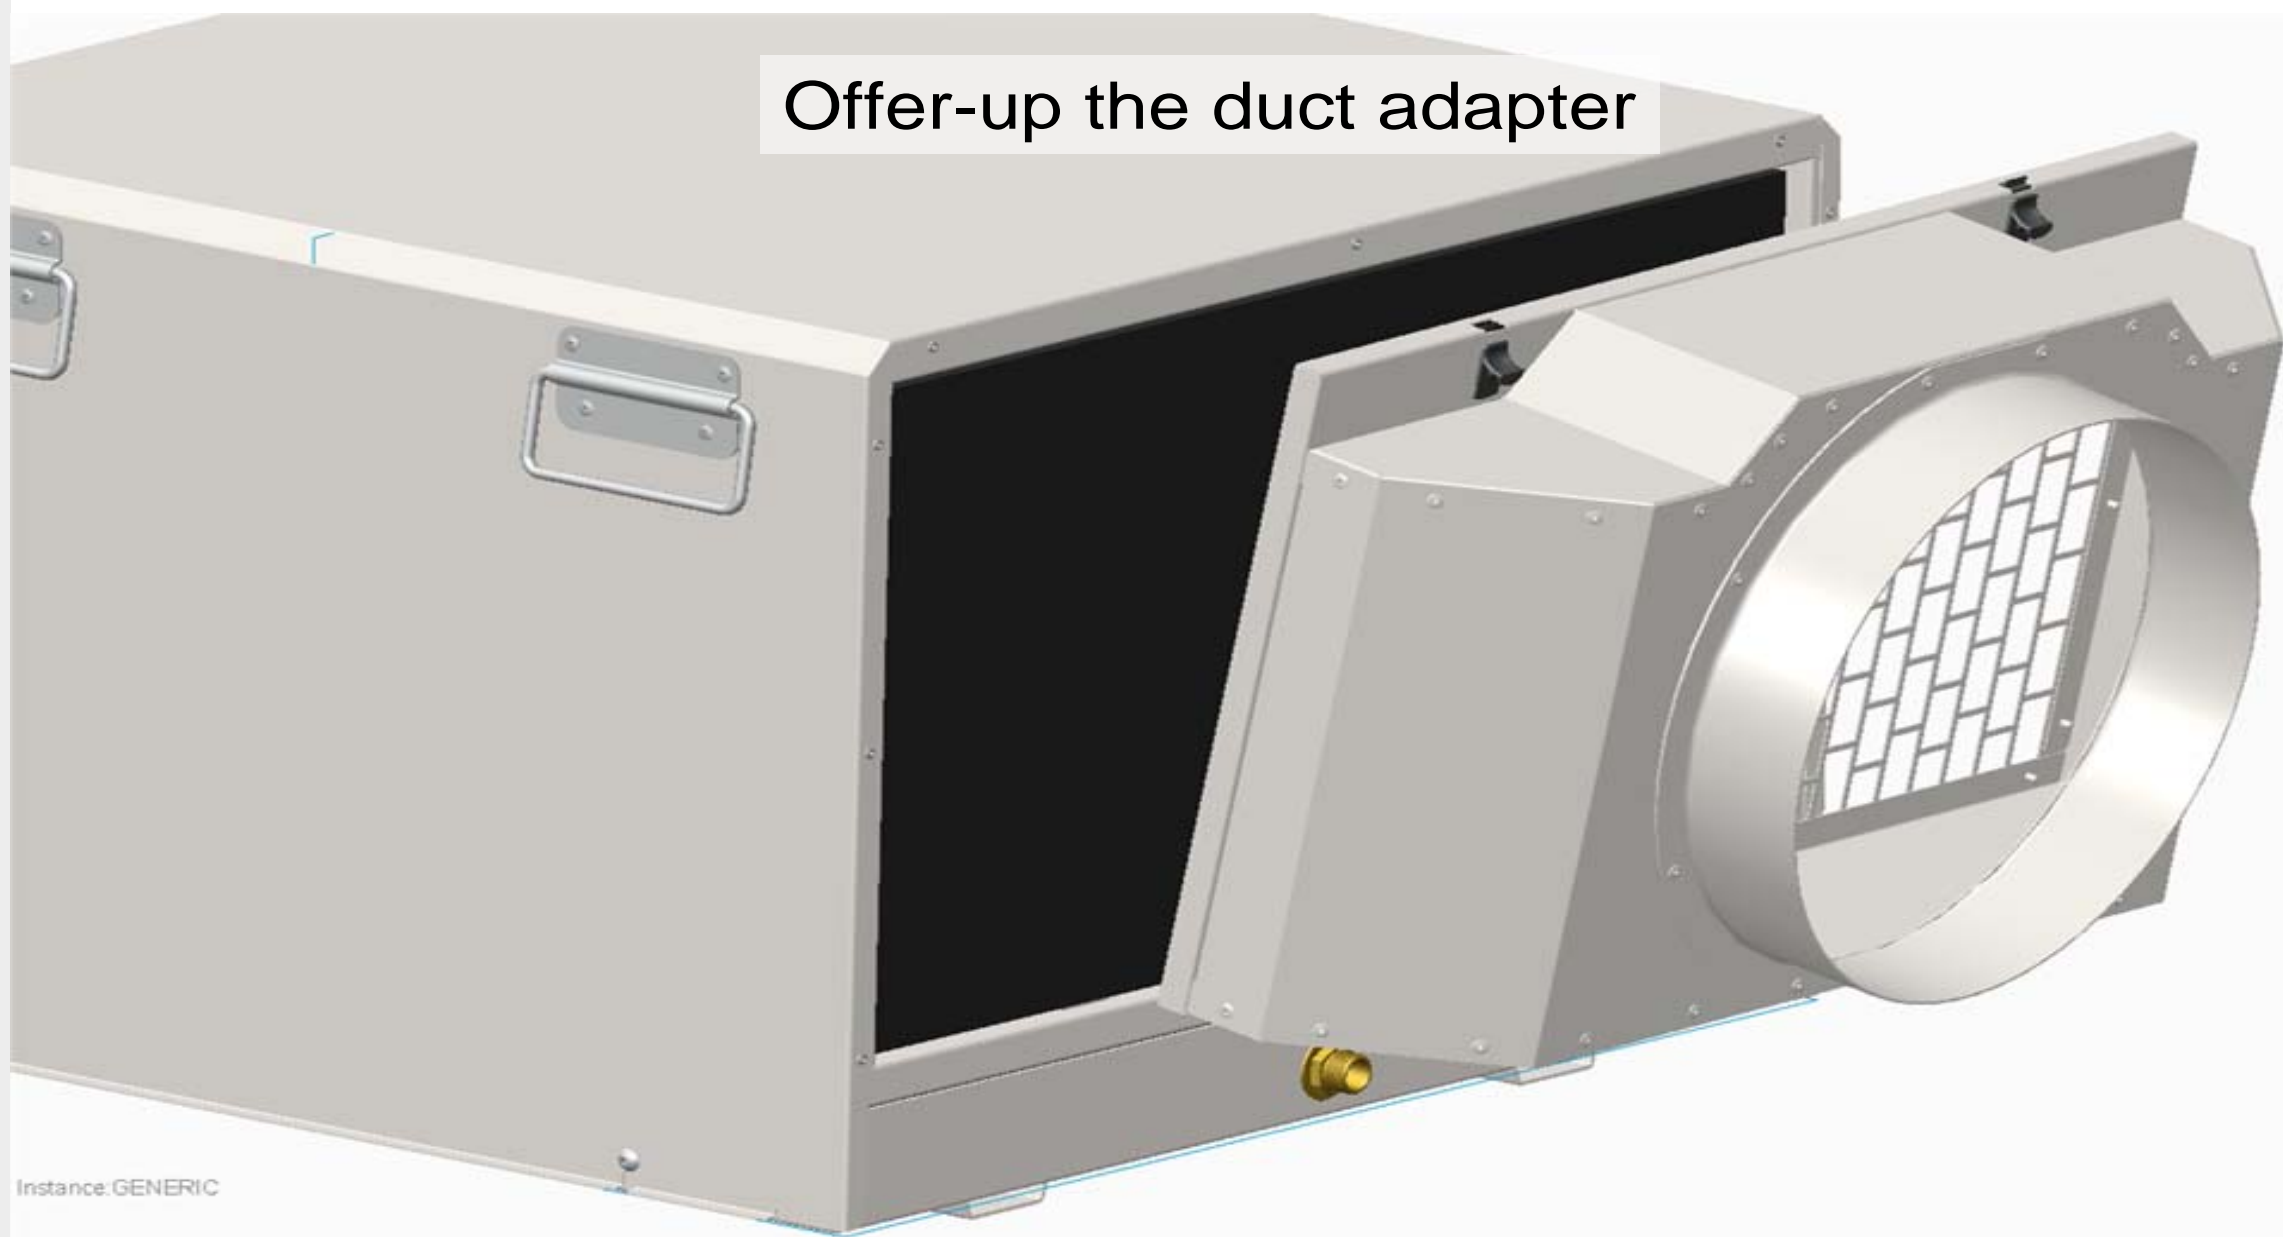

Offer-up the duct adapter

Get In Touch

Call: [0845 6880112](tel:08456880112)
 Email: info@adremit.co.uk

Our Address

Puravent, Adremit Limited, Unit 5a, Commercial Yard,
Settle, North Yorkshire, BD24 9RH