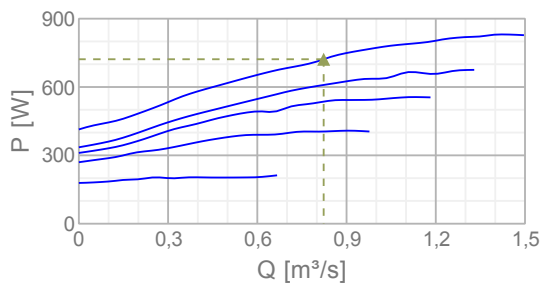

Protection / Classification

Insulation class	F
Enclosure class, motor	IP54

ErP

ErP ready	ErP 2018
-----------	----------

Diagrams

Diagrams

Max efficiency

Hydraulic data	
▲ Working air flow	0,823 m³/s
▲ Working static pressure	390 Pa
▲ Power	722 W
Speed	1422 r.p.m.
Current	1,65 A
SFP	0,877 W/(l/s)
Voltage	400 V