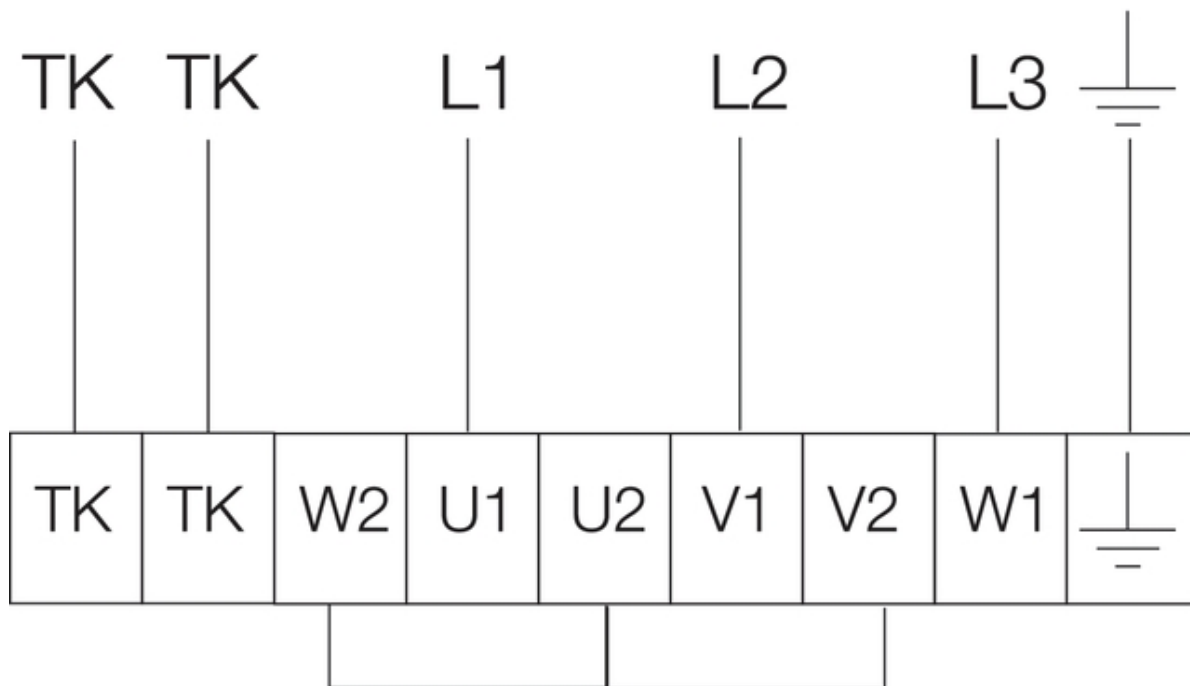

Get In Touch

Call: [0845 6880112](tel:08456880112)
Email: info@adremit.co.uk

Our Address

Puravent, Adremit Limited, Unit 5a, Commercial Yard,
Settle, North Yorkshire, BD24 9RH