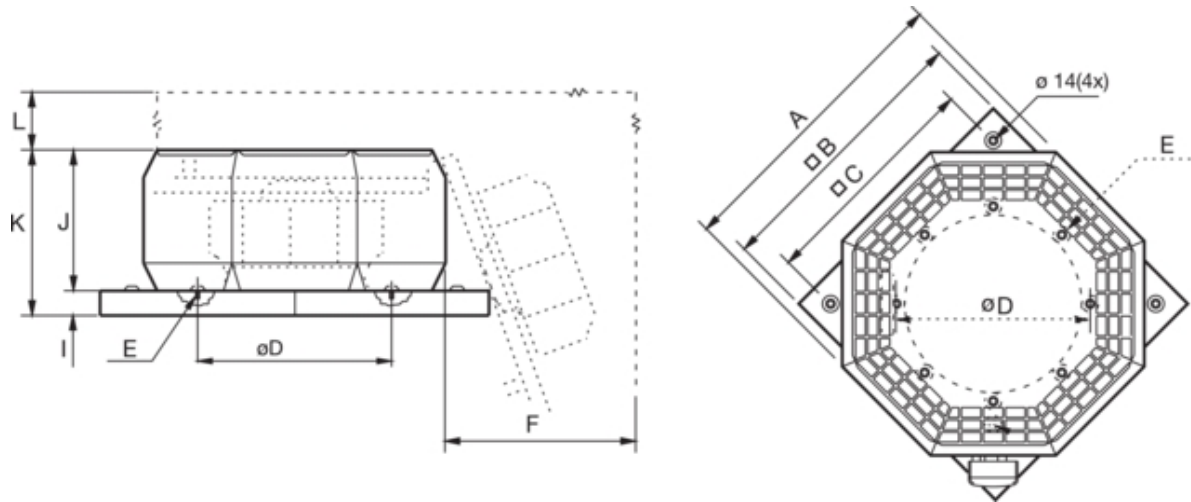

Dimensions

	A	B	C	D	E	F	I	J	K	L
TOV 450	830	757	590	487	M8 (6x)	800	50	350	400	800

Wiring

400V 3~

Get In Touch

Call: [0845 6880112](tel:08456880112)
 Email: info@adremit.co.uk

Our Address

Puravent, Adremit Limited, Unit 5a, Commercial Yard,
 Settle, North Yorkshire, BD24 9RH