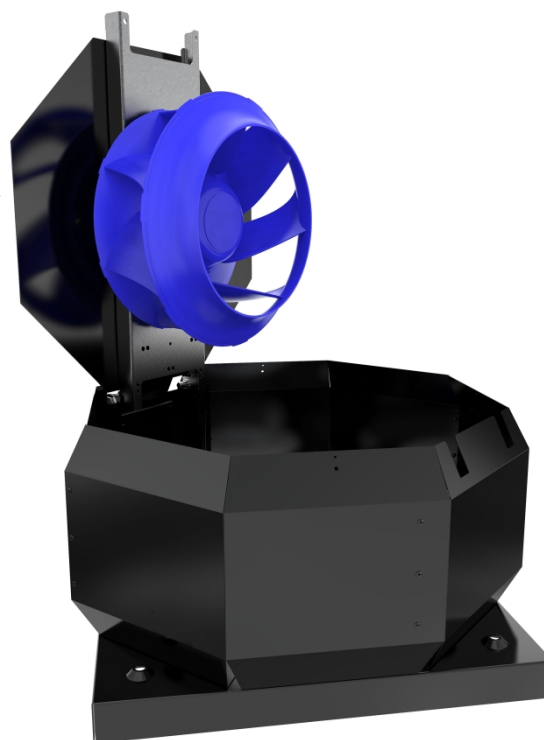

TOV 450-4 ROOF FAN

Item no. 47657

Version: 400V 3~

Document type: **Product card**

Document date: **2019-06-04**

Generated by: **Systemair Online Catalogue**

Description

- Speed-controllable
- Integral thermal contacts
- Tilting mechanism on motor
- Maintenance-free and reliable
- Vertical exhaust

The TOE/TOV models have impellers with backward-curved blades and external rotor motors. The casing is manufactured in powder-coated galvanised sheet steel. These fans have motors which can be tilted outwards to facilitate inspection and servicing.

The motor is suspended on efficient vibration dampers. Exhaust air is directed vertically from the fans, which prevents problems caused by wet snow and staining of the roof.

To protect the motor from overheating, the TOE/TOV fans have integral thermal contacts with external leads for connection to a motor protection device.