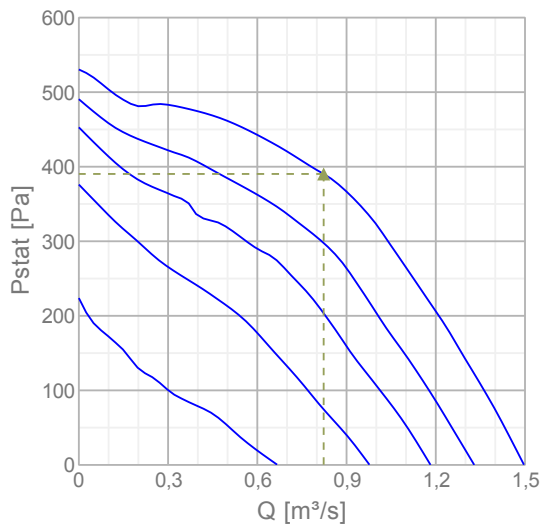

Protection / Classification

Insulation class	F
Enclosure class, motor	IP54

ErP

ErP ready	ErP 2018
-----------	----------

Diagrams

Diagrams

Max efficiency

Hydraulic data	
▲ Working air flow	0,823 m³/s
▲ Working static pressure	390 Pa
▲ Power	722 W
Speed	1422 r.p.m.
Current	1,65 A
SFP	0,877 W/(l/s)
Voltage	400 V