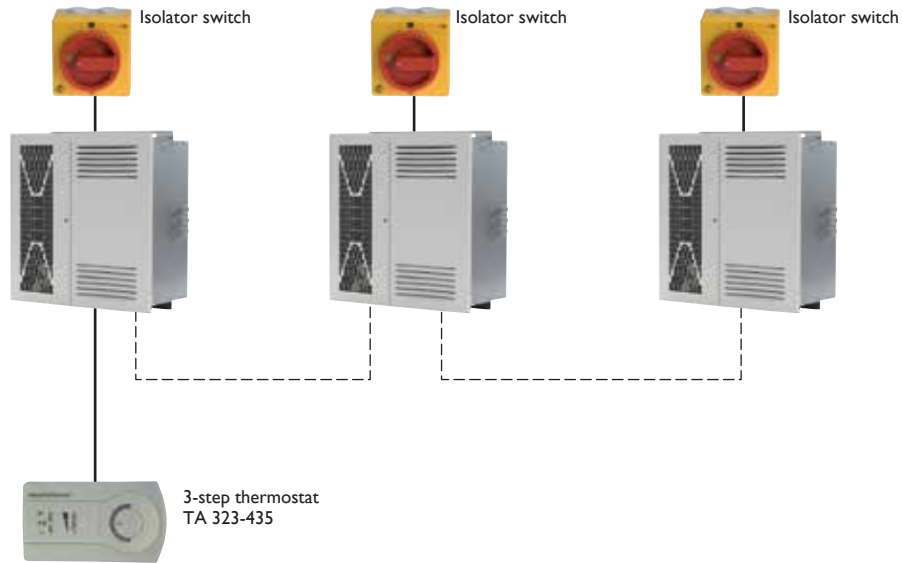

Prices Mark TANNER ZDA Multi

PRODUCT - TANNER ZDA MULTI R, 230V

code nr.	Description	Price
5997200	ZDA Multi R	€ 2122

ACCESSORIES - CONTROL

code nr.	Description	Price
5997241	Room thermostat 230V, with a 3-step control. (6A)	€ 172
0631163	Isolator switch 4-poles 230V, separate delivery.	€ 55
5017098	Isolator switch 4-poles 230V, pre-wired.	€ 193

For function explanations see chapter on control

Hot water-supplied air heaters - 130

Get In Touch

Call: [0845 6880112](tel:08456880112)
Email: info@adremit.co.uk

Our Address

Puravent, Adremit Limited, Unit 5a, Commercial Yard,
Settle, North Yorkshire, BD24 9RH