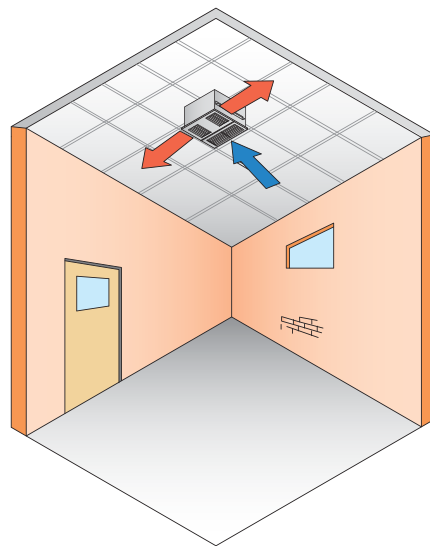

Conversion table for other water temperatures (factor 1.00 = 90°/70°C intake temperature 15°C).

	35	40	45	50	55	60	65	70	75	80	85	90	95
10	0,53	0,62	0,71	0,81	0,91	1,01	1,11	1,21	1,31	1,42	1,53	1,63	1,74
20	0,47	0,56	0,65	0,73	0,82	0,91	1,00	1,09	1,19	1,28	1,38	1,47	1,57
30	0,44	0,52	0,60	0,68	0,76	0,84	0,93	1,01	1,10	1,19	1,28	1,37	1,46
40	0,41	0,49	0,57	0,64	0,72	0,80	0,88	0,96	1,04	1,13	1,21	1,30	1,38
50	0,40	0,47	0,54	0,61	0,69	0,76	0,84	0,91	0,99	1,07	1,15	1,23	1,31
60	0,38	0,45	0,52	0,59	0,66	0,73	0,80	0,88	0,95	1,03	1,11	1,19	1,26

DTI = temperature difference of hot water supply / return

Calculation example: conversion factor water 60°/40°C and 15°C intake temperature

$$\frac{(60 + 40)}{2} - 15^{\circ}\text{C} = 35$$

$$\Delta\text{TI} = 60 - 40 = 20$$

conversion factor = 0,47

Assembly/location suggestions

Get In Touch

Call: [0845 6880112](tel:08456880112)

Email: info@adremit.co.uk

Our Address

Puravent, Adremit Limited, Unit 5a, Commercial Yard,
Settle, North Yorkshire, BD24 9RH