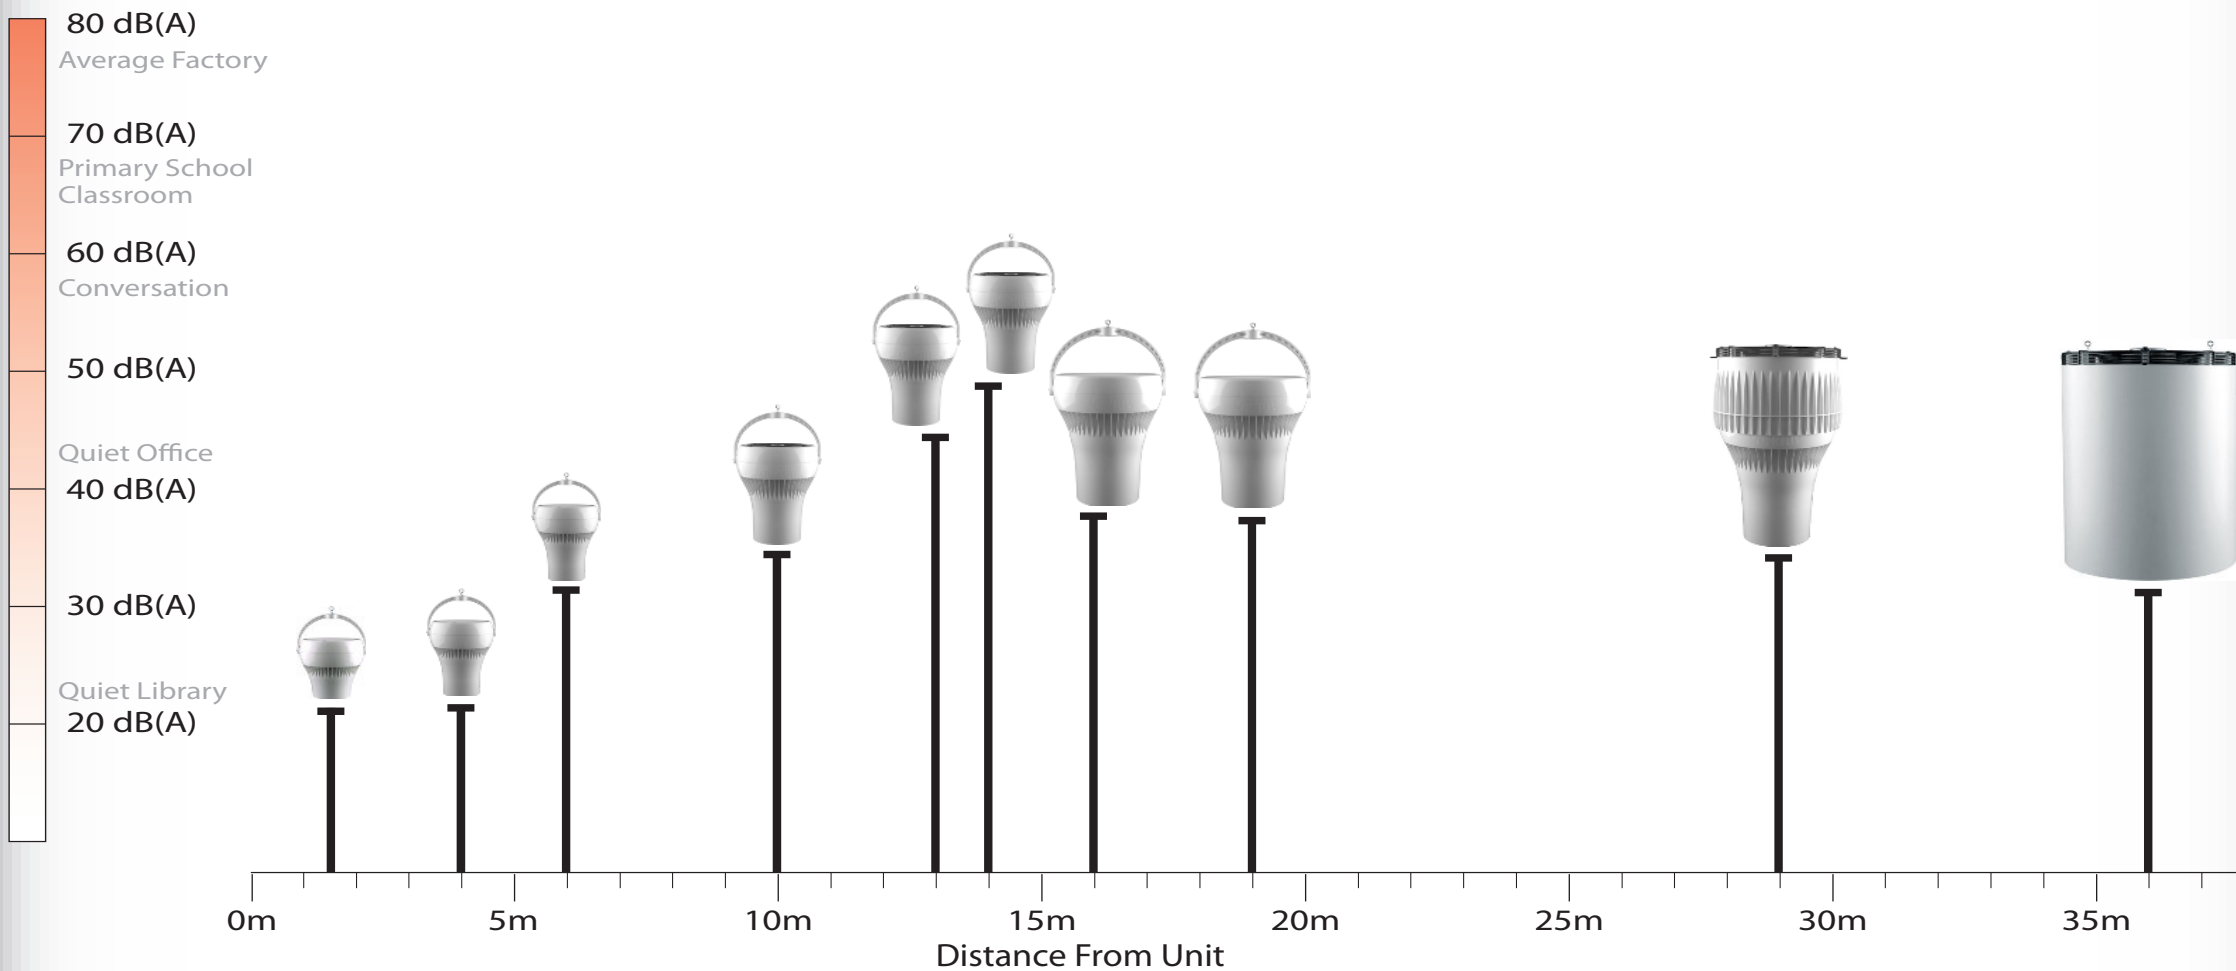

The data below is recorded at head height (1.5m AFFL) when the fans are installed at their designed ceiling height. The figures below also apply to the Airius Designer Series. Suspended Series noise levels may vary. Average noise level information sourced from www.hse.gov.uk/noise/advice.htm.

Model		10	15	25		45/PS-4	45/PS-2	45/EC	60		60/EC		100		125	
dB(A)		21.1	21.3	31.3		34.5	44.3	48.8	37.8		37.3		34.1		31.1	

Airius Europe Ltd

Holwell Farm, Cranborne, Dorset BH21 5QP

www.airius.co.uk

+44 (0)1202 554200

Get In Touch

Call: [0845 6880112](tel:08456880112)

Email: info@adremit.co.uk

Our Address

Puravent, Adremit Limited, Unit 5a, Commercial Yard,
Settle, North Yorkshire, BD24 9RH