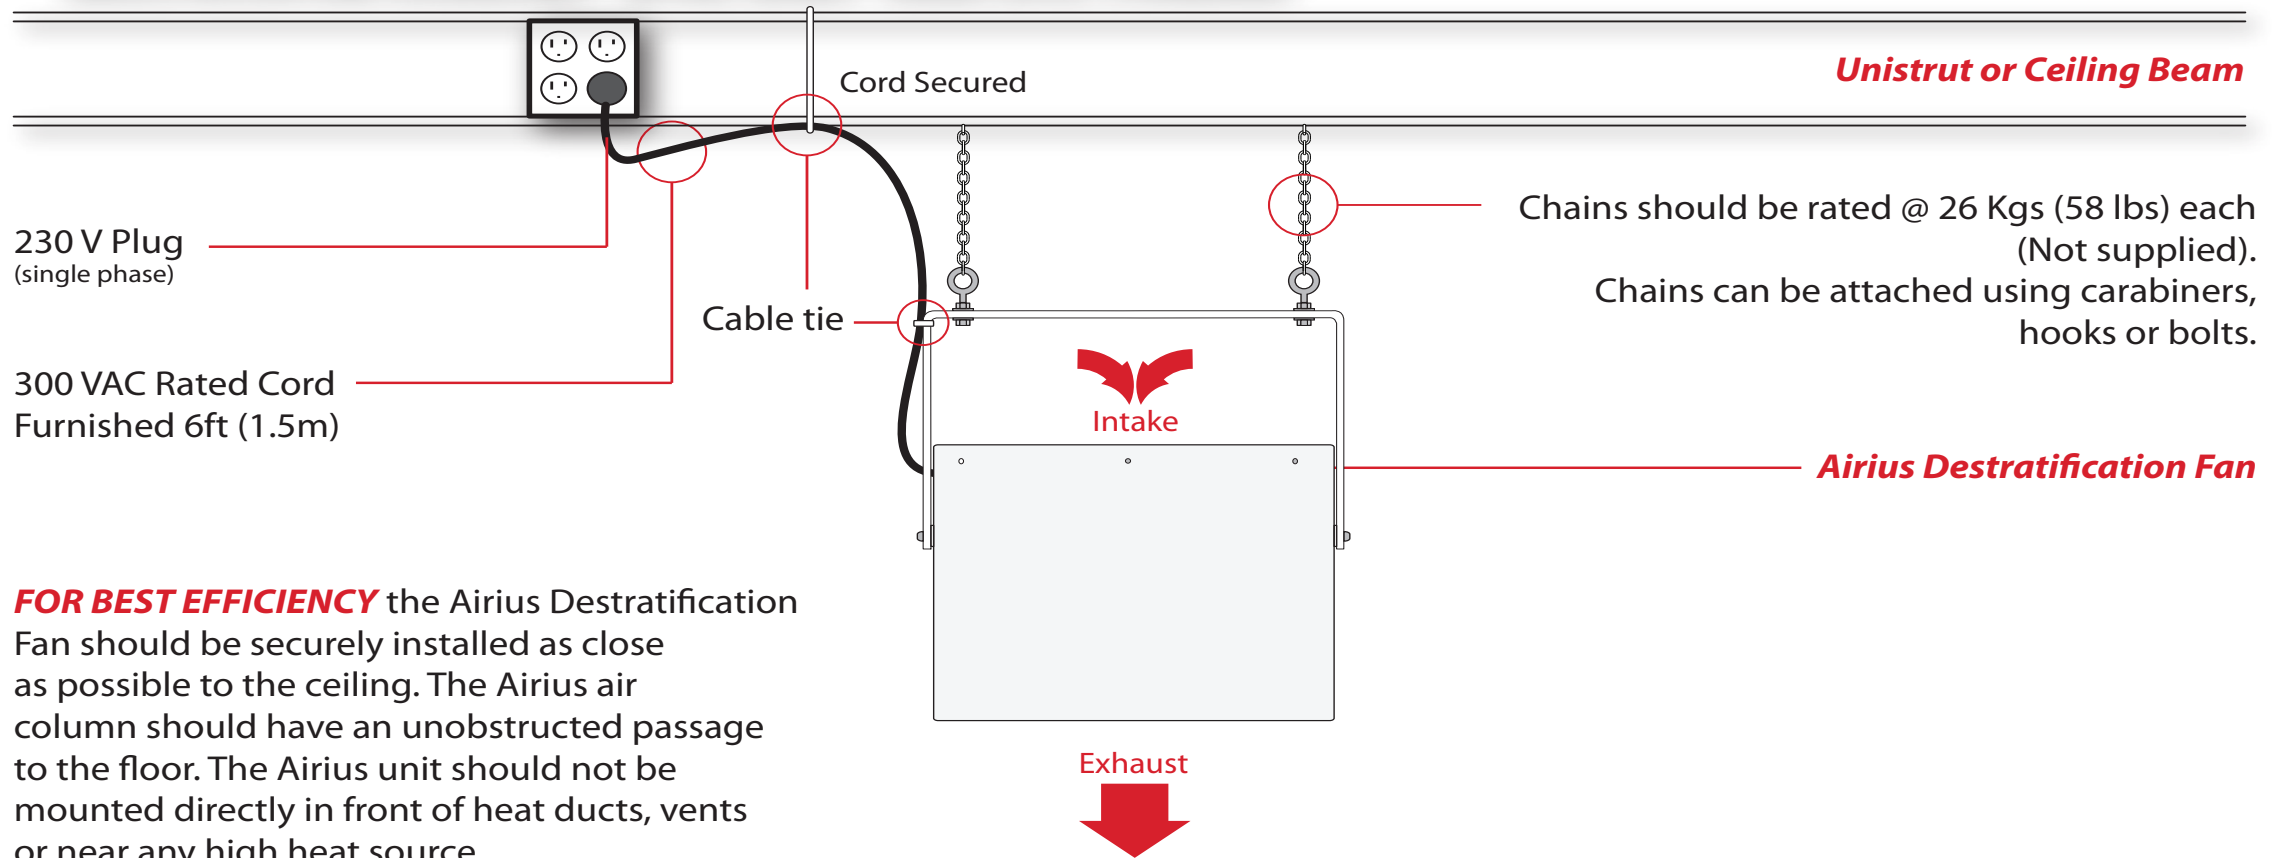

AIRIUS MOUNTING GUIDELINES - RETAIL SERIES - Model 20/EC STANDARD

FOR BEST EFFICIENCY the Airius Destratification Fan should be securely installed as close as possible to the ceiling. The Airius air column should have an unobstructed passage to the floor. The Airius unit should not be mounted directly in front of heat ducts, vents or near any high heat source.