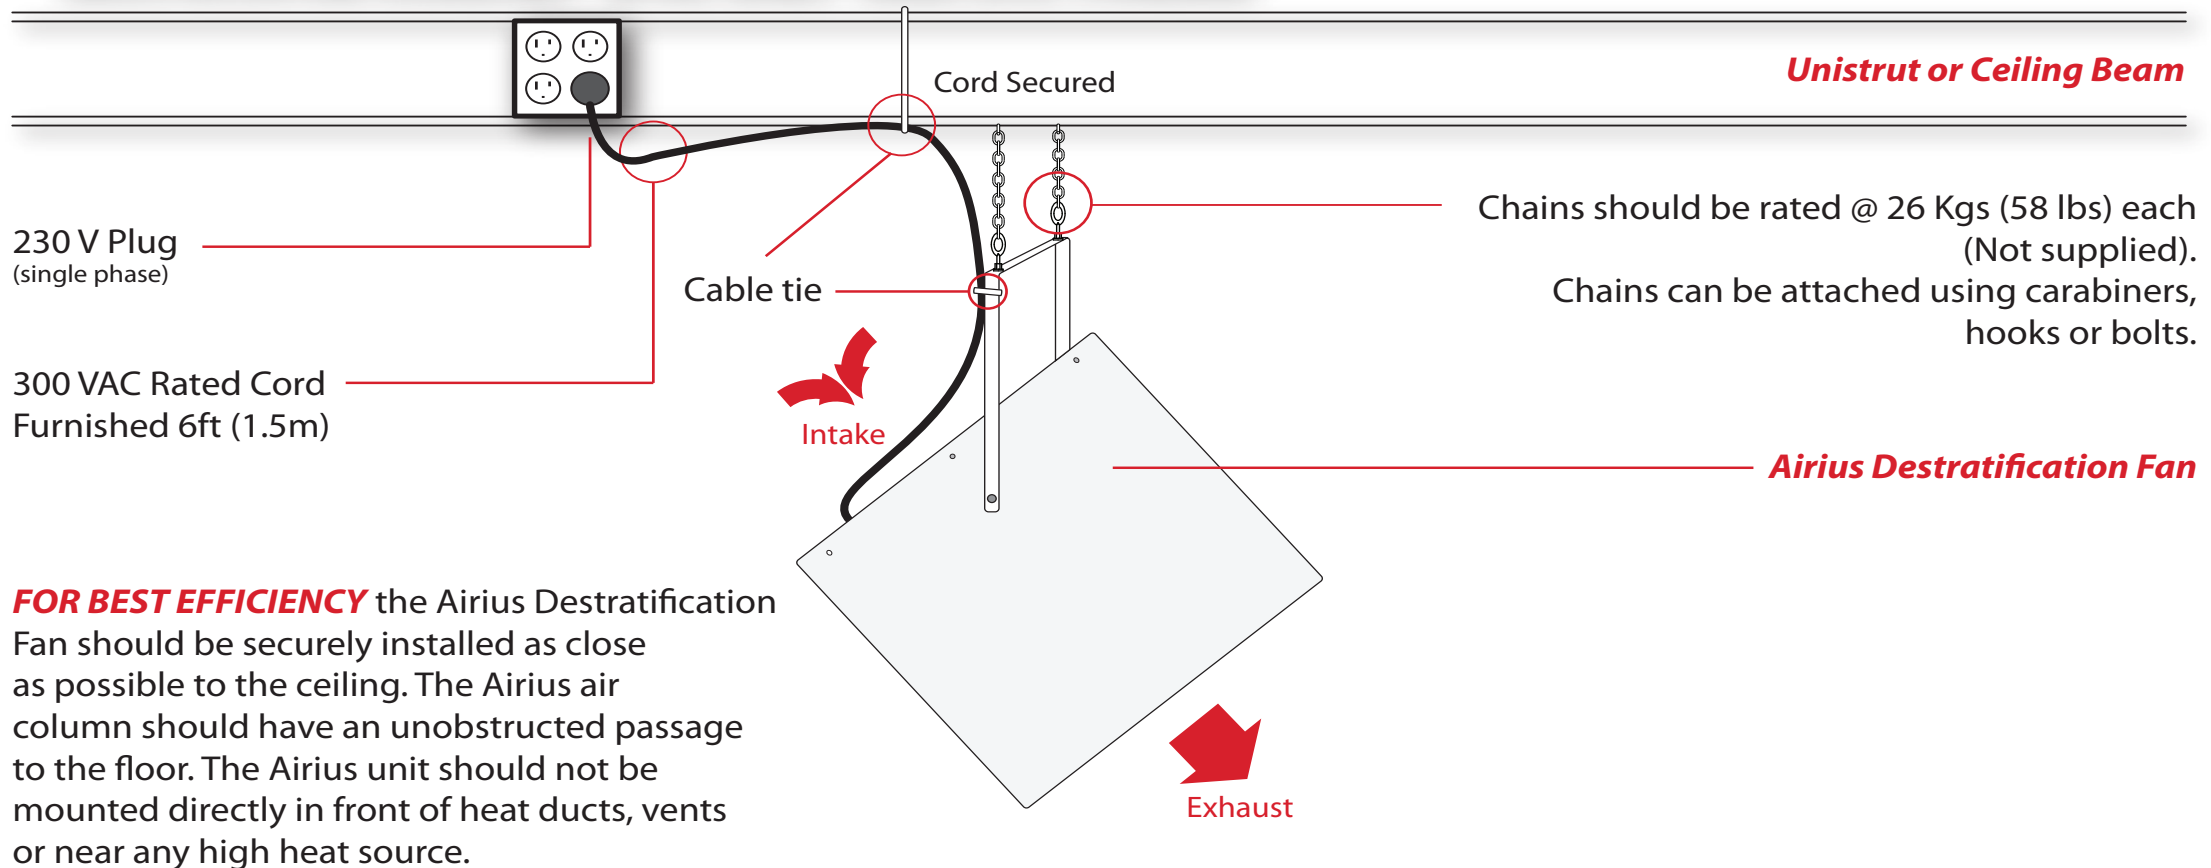

AIRIUS MOUNTING GUIDELINES - RETAIL SERIES - Model 20/EC STANDARD

Holwell Farm, Cranborne
Dorset BH21 5QP

E: airflow@airius.co.uk
W: www.airius.co.uk

Office: +44 (0)1202 554200
Fax: +44 (0)1202 554396

AIRIUS®, AIR PEAR®, and THE THERMAL EQUALIZER® are trademarks of Airius, LLC, registered in the U.S. and in some countries abroad. Other trademarks pending in the U.S. and abroad.

Get In Touch

Call: 0845 6880112
 Email: info@adremit.co.uk

Our Address

Puravent, Adremit Limited, Unit 5a, Commercial Yard,
Settle, North Yorkshire, BD24 9RH