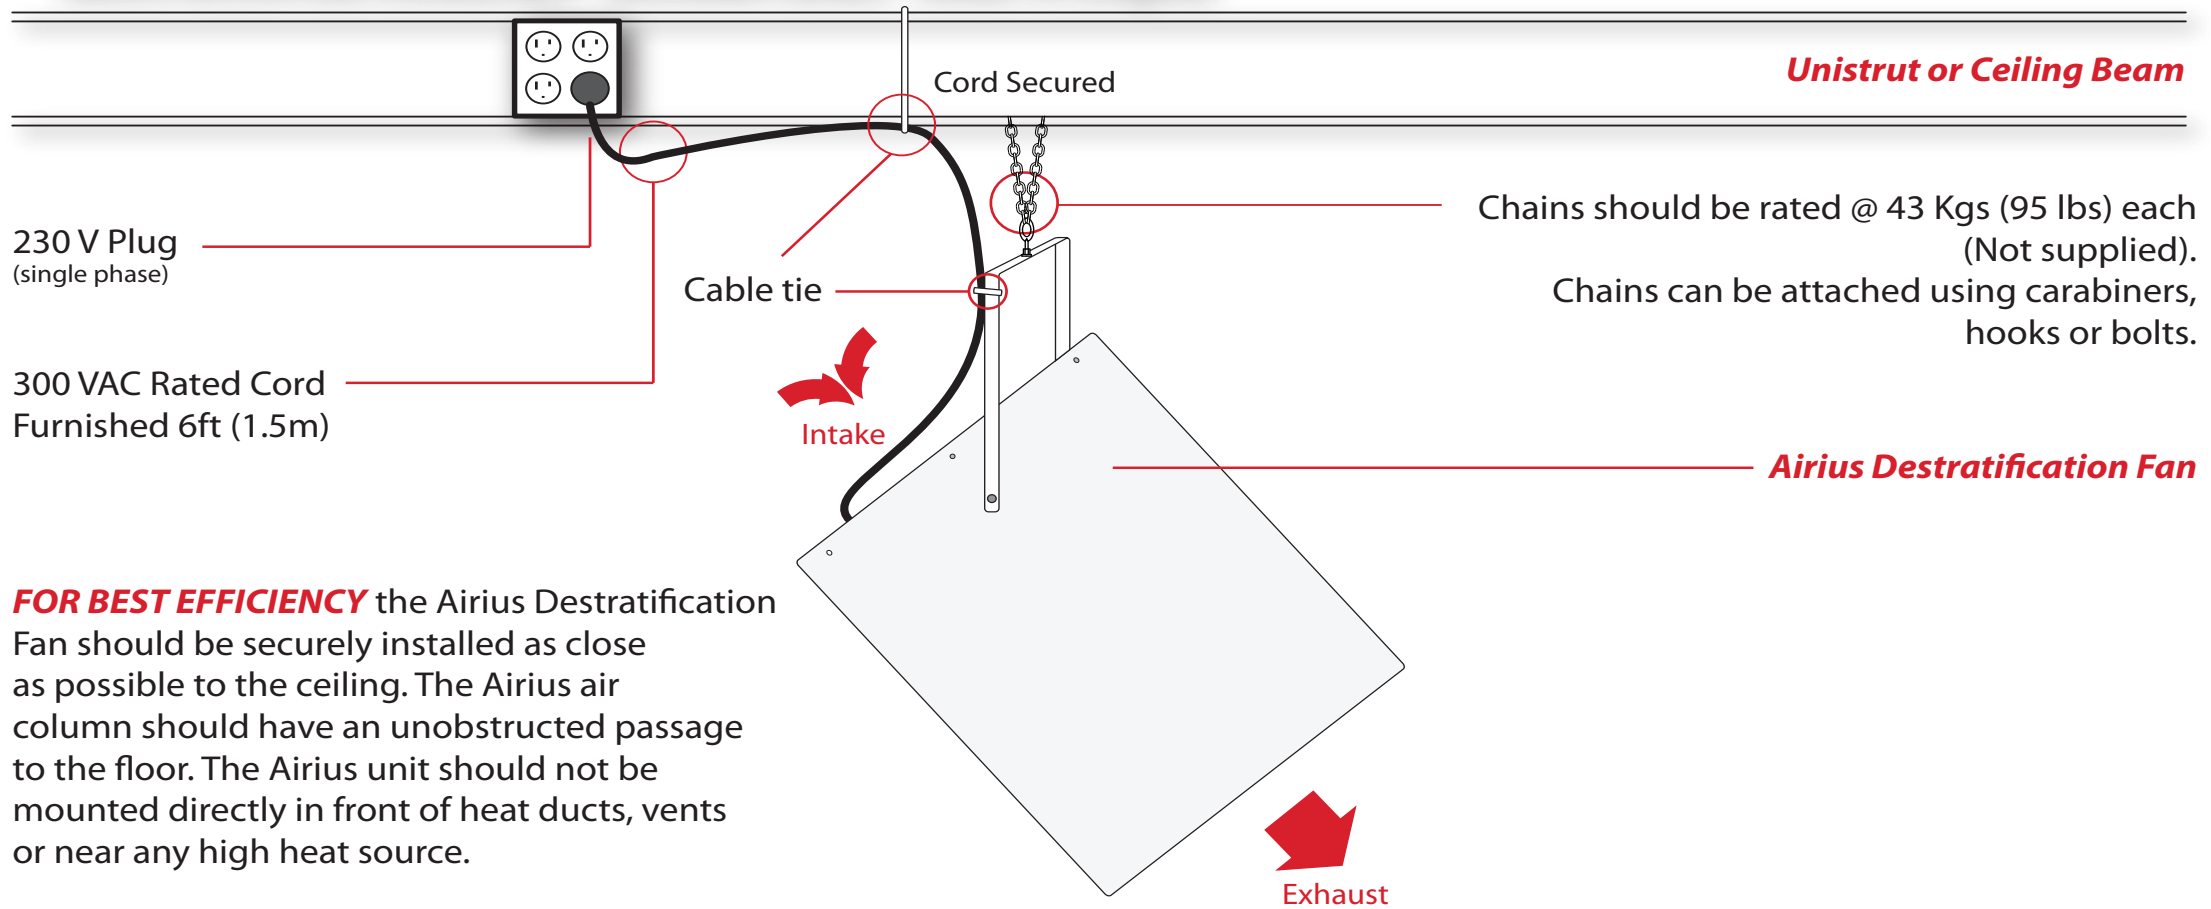

AIRIUS MOUNTING GUIDELINES - DESIGNER SERIES - Model 45 (Angled)

FOR BEST EFFICIENCY the Airius Destratification Fan should be securely installed as close as possible to the ceiling. The Airius air column should have an unobstructed passage to the floor. The Airius unit should not be mounted directly in front of heat ducts, vents or near any high heat source.

Holwell Farm, Cranborne
Dorset BH21 5QP

E: airflow@airius.co.uk
W: www.airius.co.uk

Office: +44 (0)1202 554200
Fax: +44 (0)1202 554396

AIRIUS®, AIR PEAR®, and THE THERMAL EQUALIZER® are trademarks of Airius, LLC, registered in the U.S. and in some countries abroad. Other trademarks pending in the U.S. and abroad.

Get In Touch

Call: 0845 6880112
 Email: info@adremit.co.uk

Our Address

Puravent, Adremit Limited, Unit 5a, Commercial Yard,
Settle, North Yorkshire, BD24 9RH