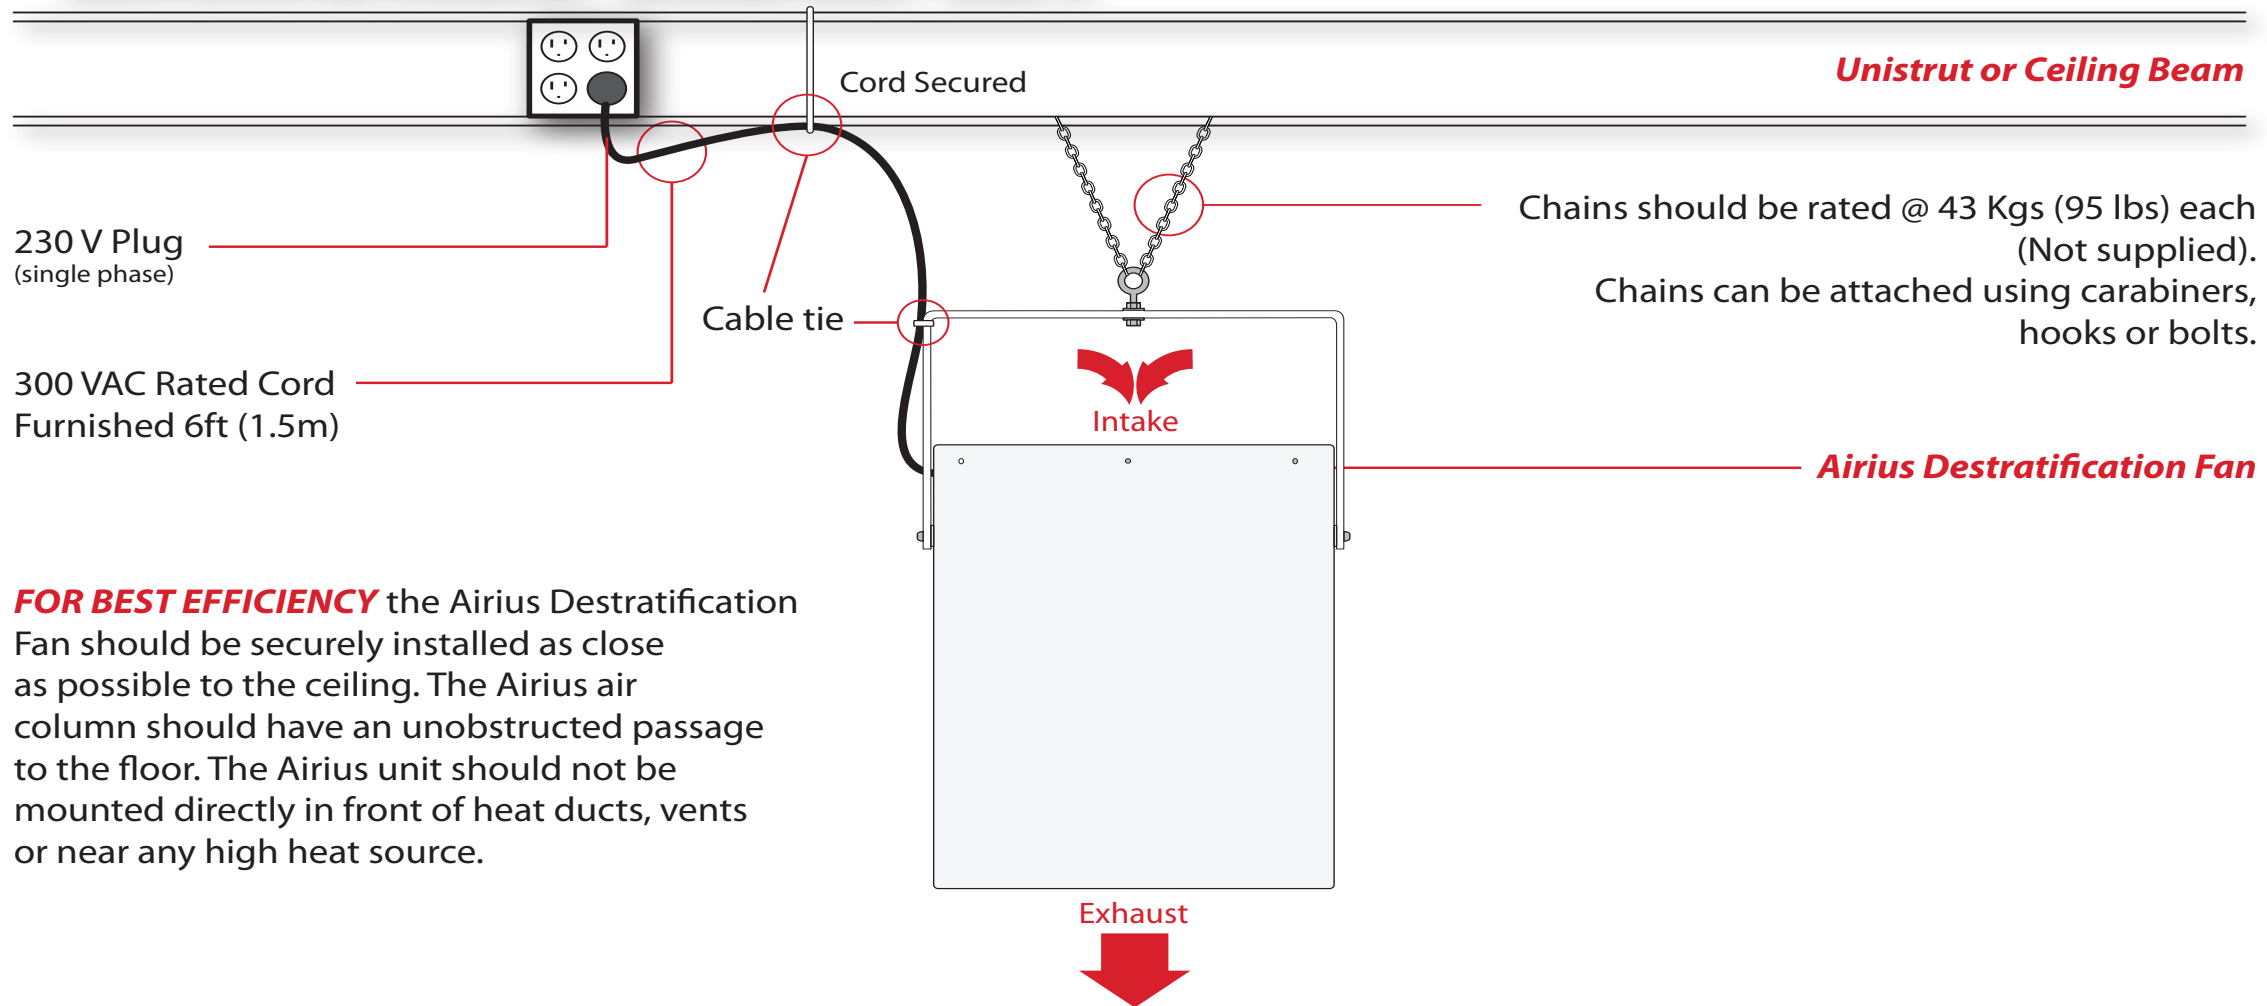

AIRIUS MOUNTING GUIDELINES - DESIGNER SERIES - Model 45

FOR BEST EFFICIENCY the Airius Destratification Fan should be securely installed as close as possible to the ceiling. The Airius air column should have an unobstructed passage to the floor. The Airius unit should not be mounted directly in front of heat ducts, vents or near any high heat source.