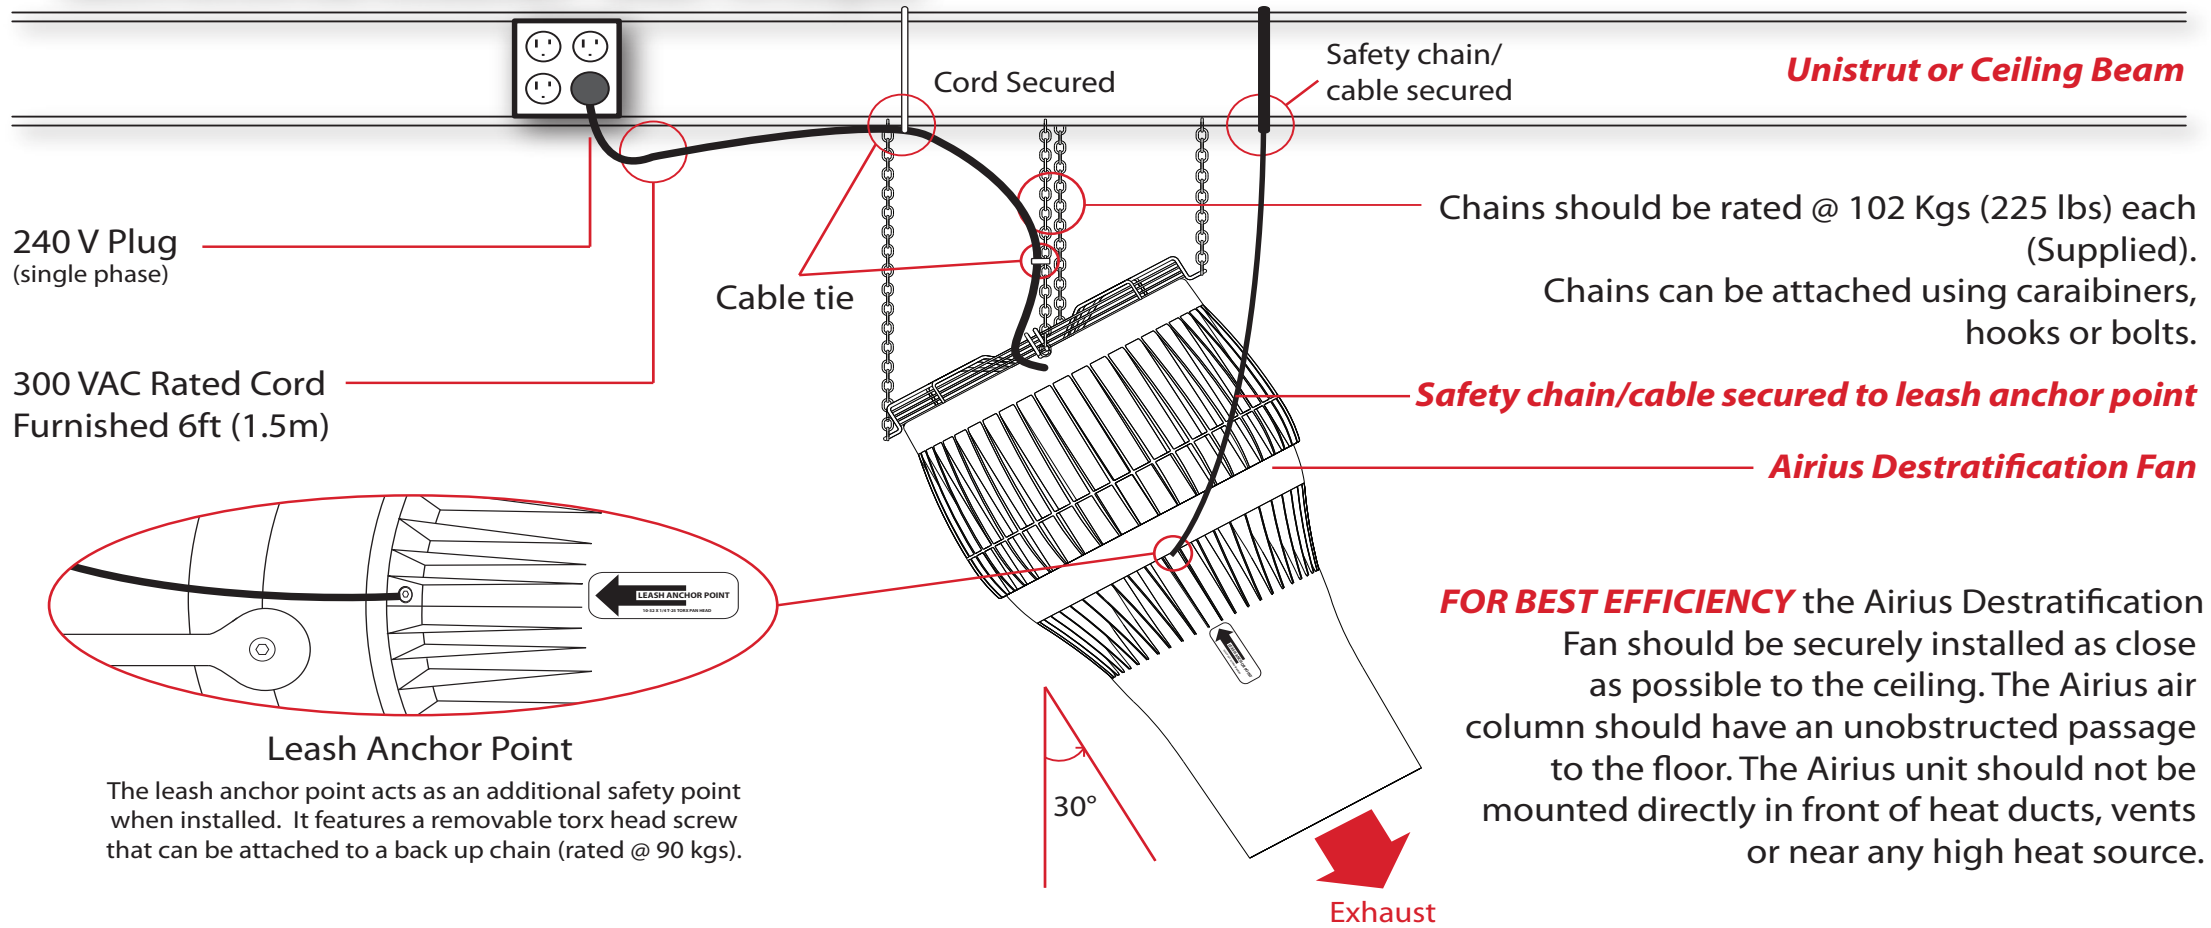

AIRIUS MOUNTING GUIDELINES - Model 100 (Angled)

Holwell Farm, Cranborne
Dorset BH21 5QP

E: airflow@airius.co.uk
W: www.airius.co.uk

Office: +44 (0)1202 554200
Fax: +44 (0)1202 554396

AIRIUS®, AIR PEAR®, and THE THERMAL EQUALIZER® are trademarks of Airius, LLC, registered in the U.S. and in some countries abroad. Other trademarks pending in the U.S. and abroad.

Get In Touch

Call: 0845 6880112
 Email: info@adremit.co.uk

Our Address

Puravent, Adremit Limited, Unit 5a, Commercial Yard,
Settle, North Yorkshire, BD24 9RH