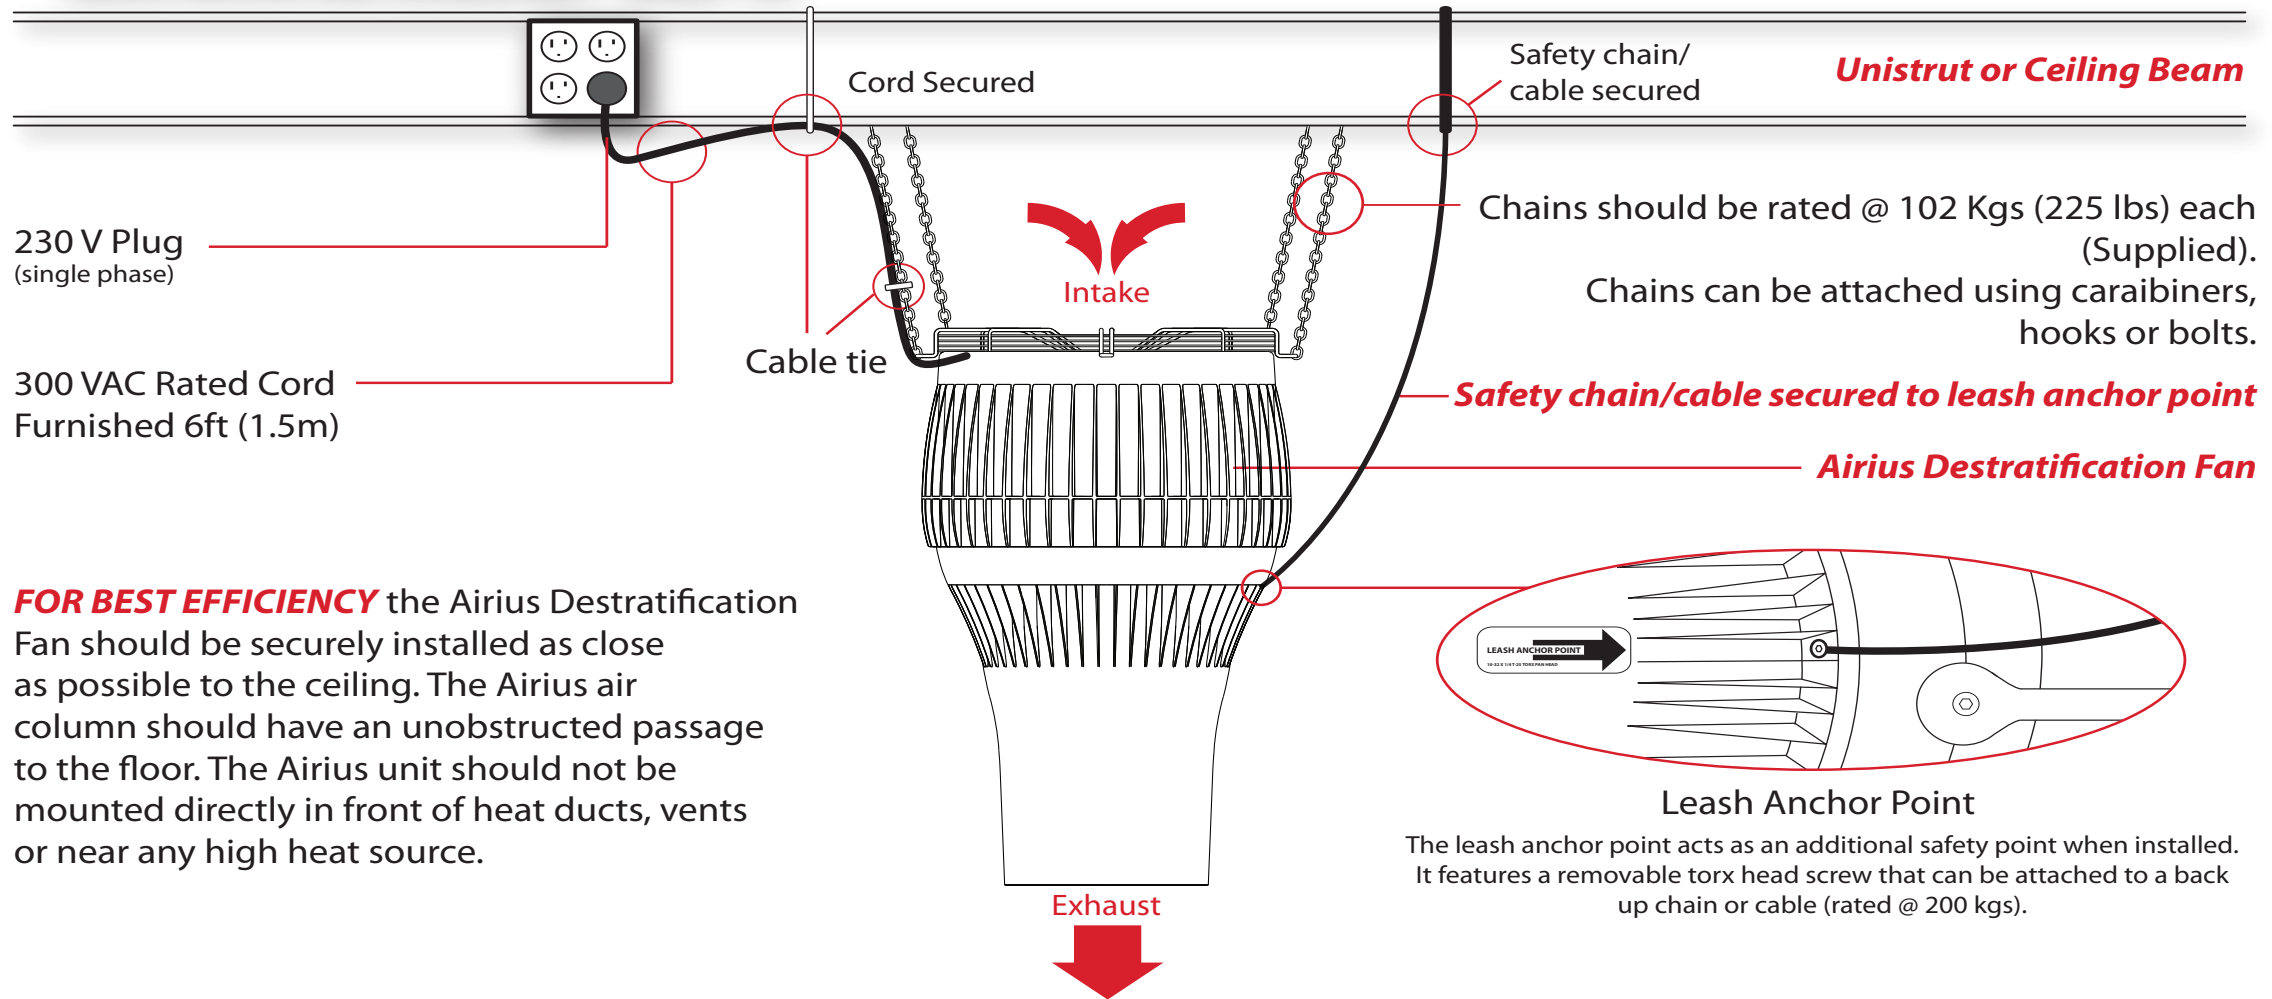

AIRIUS MOUNTING GUIDELINES - Model 100

FOR BEST EFFICIENCY the Airius Destratification Fan should be securely installed as close as possible to the ceiling. The Airius air column should have an unobstructed passage to the floor. The Airius unit should not be mounted directly in front of heat ducts, vents or near any high heat source.