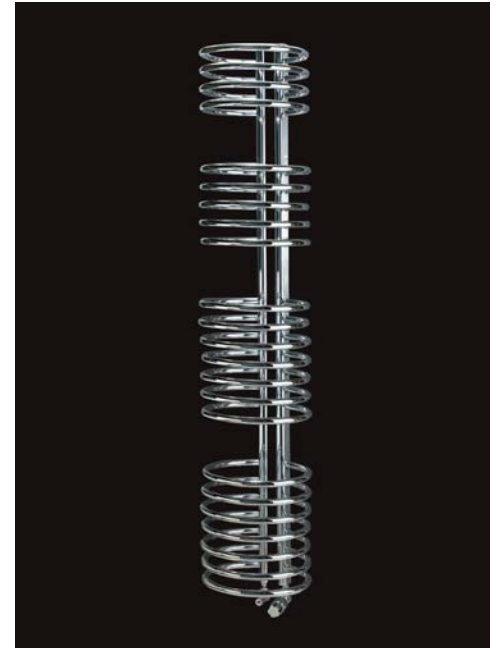

## Amalfi

"With its eye catching design the Amalfi Towel Radiator would look impressive in any kitchen or bathroom"

Quinn Code	Height	Nominal Length	Colour	Output		List Price £
				Watts	BTU	
QAM01W	1400	600	White	375	1281	149.30
QAM01C	1400	600	Chrome	348	1188	199.98

## Capri

"Excellently engineered, the Capri Towel Radiator creates a point of interest in any home"

Quinn Code	Height	Nominal Length	Colour	Output		List Price £
				Watts	BTU	
QCL01C	1200	320	Chrome	412	1406	399.99
QCL01W	1200	320	White	494	1685	346.52
QCL01AN	1200	320	Anthracite	494	1685	381.14

## Crown

"A modern and stylish alternative to a standard, panel radiator"

Quinn Code	Height	Nominal Length	Colour	Output		List Price £
				Watts	BTU	
QCR01W	800	800	White	496	1692	355.68
QCR02W	1000	800	White	606	2068	428.37
QCR03W	1200	800	White	727	2482	491.23
QCR01C	800	800	Chrome	460	1570	456.00
QCR02C	1000	800	Chrome	562	1918	549.21
QCR03C	1200	800	Chrome	674	2302	629.77

## Russell

"A modern appearance that looks great in any hallway, lounge, kitchen or bathroom"

Quinn Code	Height	Nominal Length	Colour	Output		List Price £
				Watts	BTU	
QRU01W	800	800	White	496	1692	295.45
QRU02W	1000	800	White	606	2068	367.80
QRU01C	800	800	Chrome	460	1570	380.38
QRU02C	1000	800	Chrome	562	1918	473.52