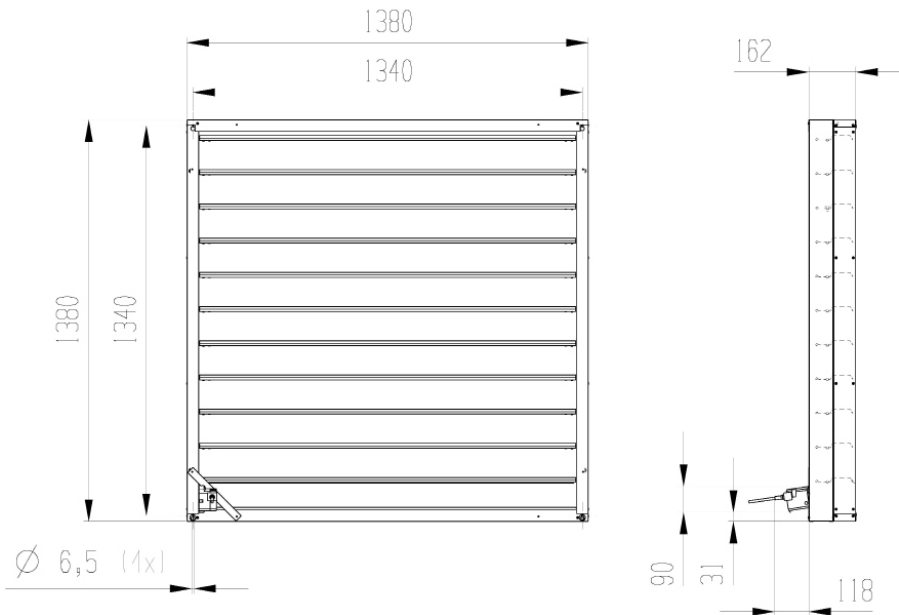

Performance curve inlet shutter (1300 mm)

Pressure and air flow may not exceed the maximum values (60 Pa en 38.000 m³/h).

Optional: - wire guard on inlet side of shutter
- actuator

VOSTERMANS
VENTILATION