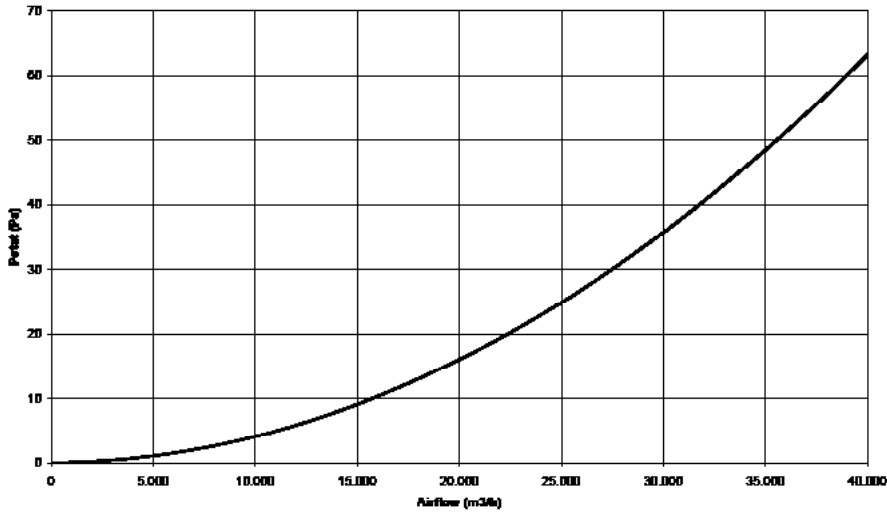

Performance curve inlet shutter (1300 mm)

Pressure and air flow may not exceed the maximum values (60 Pa en 38.000 m³/h).

Optional: - wire guard on inlet side of shutter
- actuator

VOSTERMANS
VENTILATION