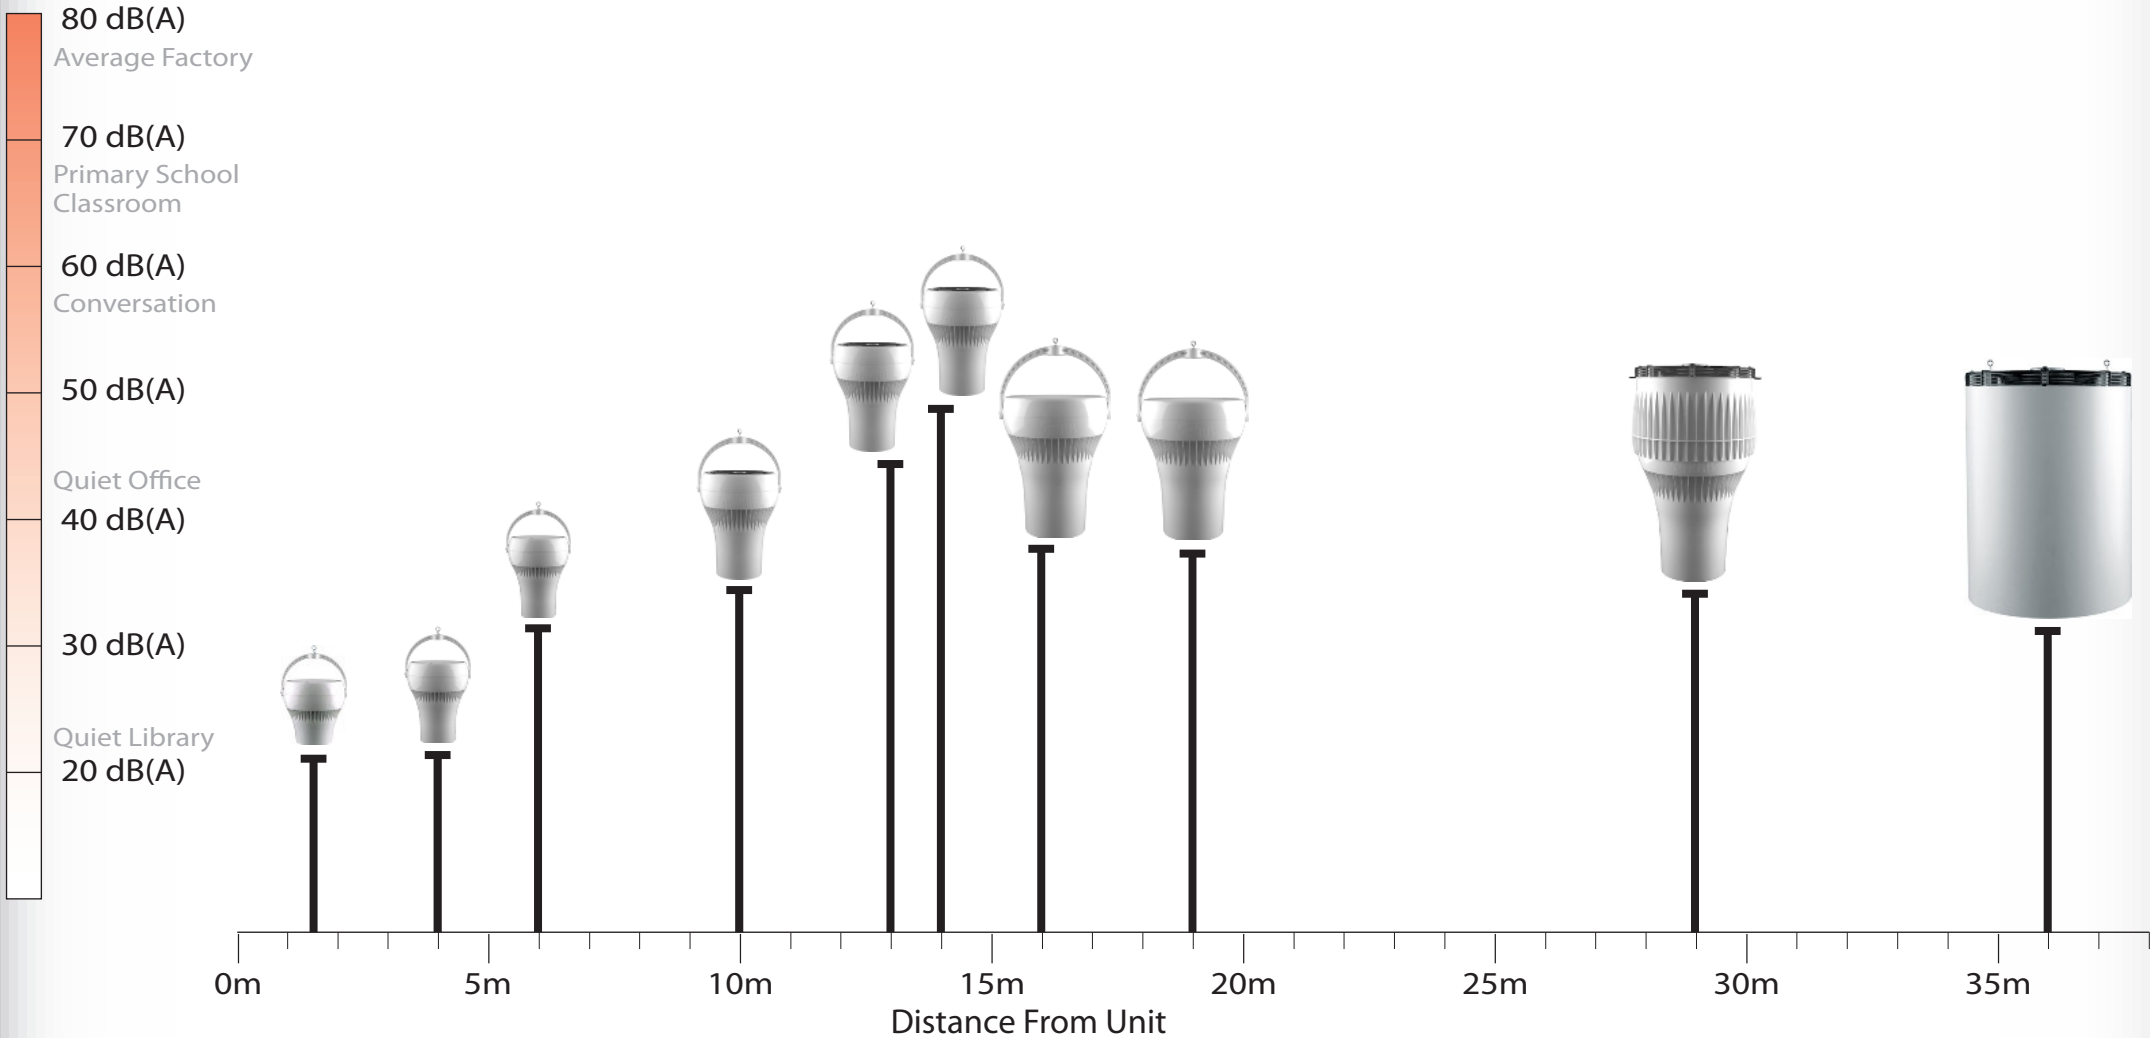

Noise Level Diagram

The data below is recorded at head height (1.5m AFFL) when the fans are installed at their designed ceiling height. The figures below also apply to the Airius Designer Series. Suspended Series noise levels may vary. Average noise level information sourced from www.hse.gov.uk/noise/advice.htm.

Model		10	15	25		45/PS-4	45/PS-2	45/EC	60		60/EC		100		125	
dB(A)		21.1	21.3	31.3		34.5	44.3	48.8	37.8		37.3		34.1		31.1	

Noise Level Chart

The data below is recorded at head height (1.5m AFFL) when the fans are installed at their designed ceiling height.
The figures below also apply to the Airius Designer Series. Suspended Series noise levels may vary.
Average noise level information sourced from www.hse.gov.uk/noise/advice.htm.

Airius Range - dB(A) / Power											
		Distance from unit							HEAD HEIGHT 1.5M	Ceiling Height	
		0.28m	1m	2m	4m	8m	16m	32m			
Model	10	38.11	27.12	21.1						21.12	3.5m
	15	44.41	33.42	27.4	21.38					21.38	6m
	25	57.89	46.9	40.88	34.86					31.33	8m
	45/PS-4	66.39	55.4	49.38	43.36	37.34				34.57	12m
	45/PS-2	77.58	66.59	60.57	54.55	48.53				44.31	15m
	45/EC	82.14	71.15	65.13	59.11	53.09				48.87	16m
	60	72.89	61.9	55.88	49.86	43.84	37.82			37.82	18m
	60/EC	73.9	62.91	56.89	50.87	44.85	38.83			37.33	21m
	100	74.71	63.72	57.7	51.68	45.66	39.64			34.18	31m
125	78.52	67.53	61.51	55.49	49.47	43.45	37.43		31.41	38m	